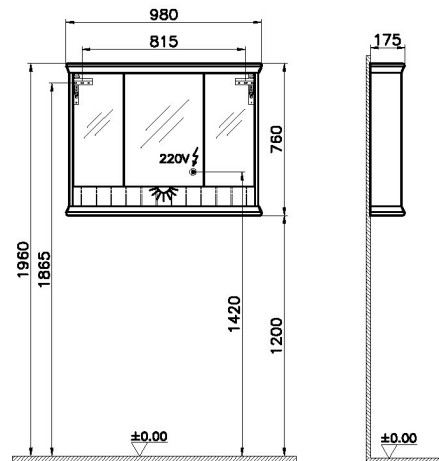

Name	Valarte Mirror Cabinet
Colour	Matt Ivory
New	Yes
Designer	Vitra Design Team
Assembly	Wall-Hung
Soft close	Soft Close
Segments	Middle
Guarantee	2 Years
Lighting type	Led Lighting
Lighting	Yes
Finish-Body	Thermoform
Finish-Front	Thermoform
Light Operation Type	Connected To Room Switch
Mounting	Fully Assembled
Width	100 cm
Depth	17 cm

Product Code: 62236

Description

100 cm, Matt Ivory

VitrA reserves the right to make changes in products and technical details without prior notice.

All drawings contain the necessary measurements which are subject to standard tolerances. For exact measurements, in particular for customized installation scenarios, it can only be taken from the finished ceramic product.