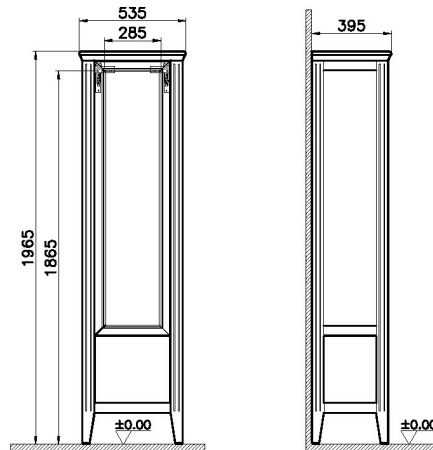

| | |
|---------------------|-------------------|
| Name | Valarte Tall Unit |
| Colour | Matt White |
| New | Yes |
| Designer | Vitra Design Team |
| Assembly | Wall-Hung |
| Soft close | Soft Close |
| Segments | Middle |
| Door Hinge Position | Left |
| Handle | Chrome |
| Guarantee | 2 Years |
| Lighting | No |
| Finish-Body | Thermoform |
| Finish-Front | Thermoform |
| Mounting | Fully Assembled |
| Width | 55 cm |
| Depth | 40 cm |

Product Code: 62240

Description

55 cm, Matt White

VitroA reserves the right to make changes in products and technical details without prior notice.

All drawings contain the necessary measurements which are subject to standard tolerances. For exact measurements, in particular for customized installation scenarios, it can only be taken from the finished ceramic product.