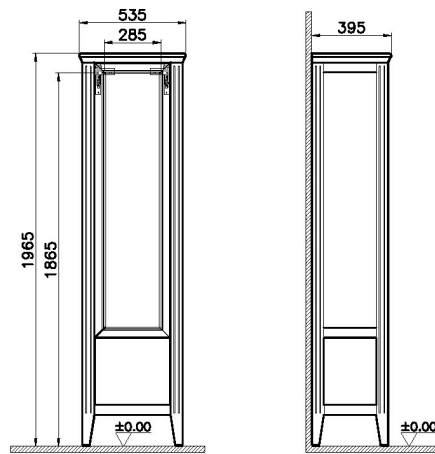

Name	Valarte Tall Unit
Collection	Valarte
Colour	Matt Ivory
New	Yes
Designer	Vitra Design Team
Assembly	Wall-Hung
Door Hinge Position	Left
Handle	Chrome
Guarantee	2 Years
Lighting	No
Finish-Body	Thermoform
Finish-Front	Thermoform
Mounting	Fully Assembled
Width	55 cm
Depth	40 cm

Product Code: 62242

Description

55 cm, Matt Ivory

VitrA reserves the right to make changes in products and technical details without prior notice.

All drawings contain the necessary measurements which are subject to standard tolerances. For exact measurements, in particular for customized installation scenarios, it can only be taken from the finished ceramic product.