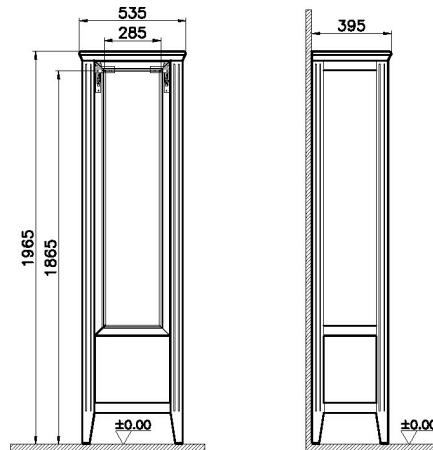

Name	Valarte Tall Unit
Colour	Matt White
New	Yes
Designer	Vitra Design Team
Assembly	Wall-Hung
Soft close	Soft Close
Segments	Middle
Door Hinge Position	Right
Handle	Chrome
Guarantee	2 Years
Lighting	No
Finish-Body	Thermoform
Finish-Front	Thermoform
Mounting	Fully Assembled
Width	55 cm
Depth	40 cm

Product Code: 62243

Description

55 cm, Matt White

VitroA reserves the right to make changes in products and technical details without prior notice.

All drawings contain the necessary measurements which are subject to standard tolerances. For exact measurements, in particular for customized installation scenarios, it can only be taken from the finished ceramic product.