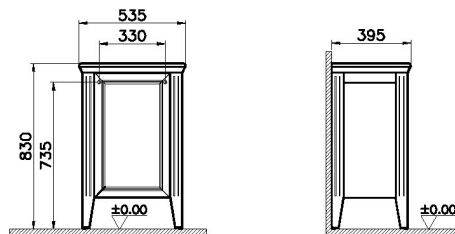

Name	Valarte Mid Unit
Colour	Matt White
New	Yes
Designer	Vitra Design Team
Assembly	Wall-Hung
Soft close	Soft Close
Segments	Middle
Door Hinge Position	Left
Handle	Chrome
Guarantee	2 Years
Lighting	No
Finish-Body	Thermoform
Finish-Front	Thermoform
Mounting	Fully Assembled
Width	55 cm
Depth	40 cm

Product Code: 62246

Description

55 cm, Matt White

VitrA reserves the right to make changes in products and technical details without prior notice.

All drawings contain the necessary measurements which are subject to standard tolerances. For exact measurements, in particular for customized installation scenarios, it can only be taken from the finished ceramic product.