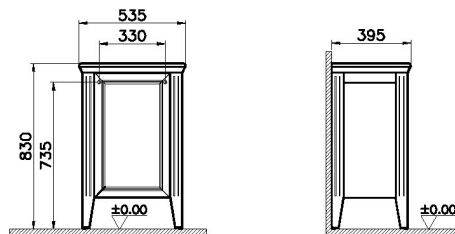

Name	Valarte Mid Unit
Colour	Matt Mink
New	Yes
Designer	Vitra Design Team
Assembly	Wall-Hung
Soft close	Soft Close
Segments	Middle
Door Hinge Position	Left
Handle	Chrome
Guarantee	2 Years
Lighting	No
Finish-Body	Thermoform
Finish-Front	Thermoform
Mounting	Fully Assembled
Width	55 cm
Depth	40 cm

### Description

55 cm, Matt Grey

VitrA reserves the right to make changes in products and technical details without prior notice.

All drawings contain the necessary measurements which are subject to standard tolerances. For exact measurements, in particular for customized installation scenarios, it can only be taken from the finished ceramic product.