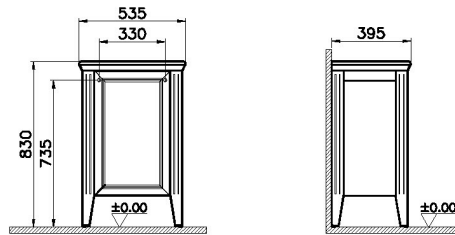

Name	Valarte Mid Unit
Collection	Valarte
Colour	Matt Ivory
New	Yes
Designer	Vitra Design Team
Assembly	Wall-Hung
Door Hinge Position	Left
Handle	Chrome
Guarantee	2 Years
Lighting	No
Finish-Body	Thermoform
Finish-Front	Thermoform
Mounting	Fully Assembled
Width	55 cm
Depth	40 cm

Product Code: 62248

Description

55 cm, Matt Ivory

VitrA reserves the right to make changes in products and technical details without prior notice.

All drawings contain the necessary measurements which are subject to standard tolerances. For exact measurements, in particular for customized installation scenarios, it can only be taken from the finished ceramic product.