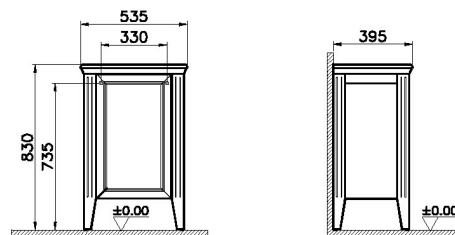

Name	Valarte Mid Unit
Colour	Matt White
New	Yes
Designer	Vitra Design Team
Assembly	Wall-Hung
Soft close	Soft Close
Segments	Middle
Door Hinge Position	Right
Handle	Chrome
Guarantee	2 Years
Lighting	No
Finish-Body	Thermoform
Finish-Front	Thermoform
Mounting	Fully Assembled
Width	55 cm
Depth	40 cm

Product Code: 62249

Description

55 cm, Matt White

VitrA reserves the right to make changes in products and technical details without prior notice.

All drawings contain the necessary measurements which are subject to standard tolerances. For exact measurements, in particular for customized installation scenarios, it can only be taken from the finished ceramic product.