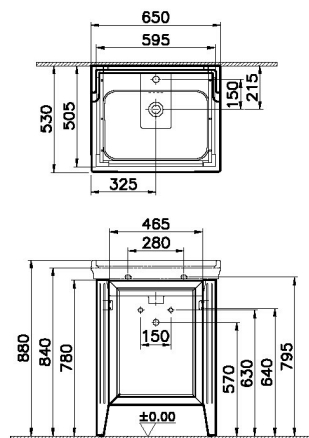

Name	Valarte Washbasin Unit
Collection	Valarte
Colour	Matt Mink
New	Yes
Designer	Vitra Design Team
Assembly	Wall-Hung
Tap Hole Options	1 Tap Hole
Door Hinge Position	Right
Handle	Chrome
Washbasin Type	Ceramic Washbasin
Guarantee	2 Years
Lighting	No
Drawer Option	Clamshell
Finish-Body	Thermoform
Finish-Front	Thermoform
Washbasin colour	White
Syphon	Not Included
Mounting	Fully Assembled
Width	65 cm
Depth	53 cm

Product Code: 62260

Description

Matt Grey, 65 cm

VitrA reserves the right to make changes in products and technical details without prior notice.

All drawings contain the necessary measurements which are subject to standard tolerances. For exact measurements, in particular for customized installation scenarios, it can only be taken from the finished ceramic product.