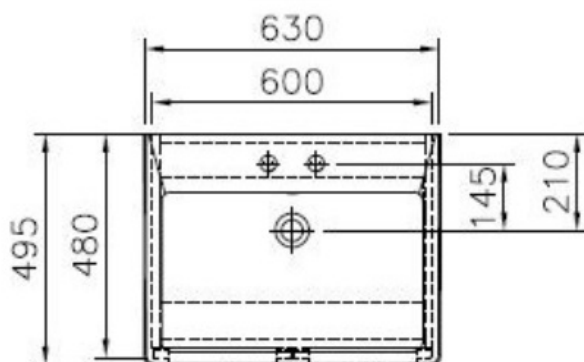

Description Ecora Washbasin Unit, with Door, Including Basin, 60 cm, White

Code 60328
 Product Properties Soft-Close
 Coating Thermoform
 Compatible Products 60330
 Colour White
 Width 60
 Depth 50
 Height 60