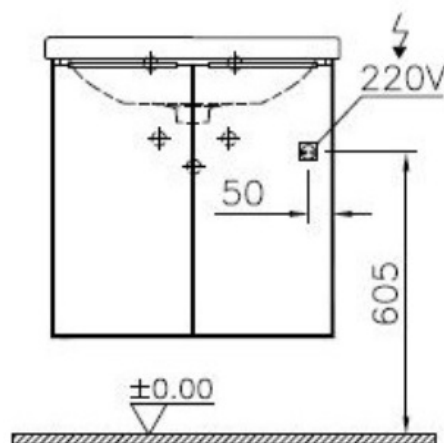

Description Ecora Washbasin Unit, with Door, Including Basin, 60 cm, White

Code 60328
 Product Properties Soft-Close
 Coating Thermoform
 Compatible Products 60330
 Colour White
 Width 60
 Depth 50
 Height 60