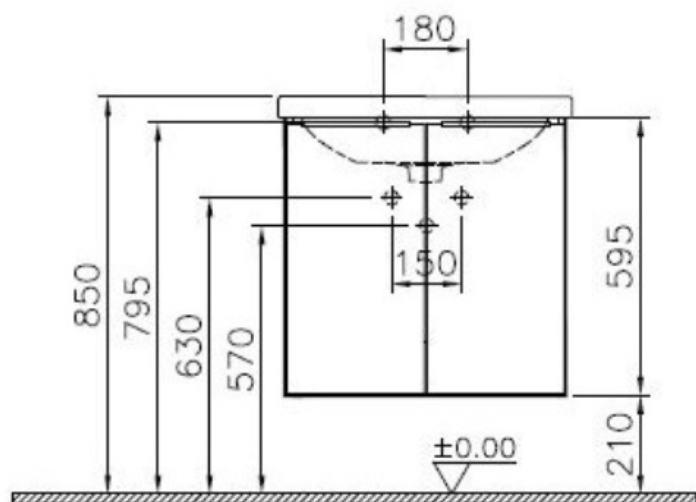

Description Ecora Washbasin Unit, with Door, Including Basin, 60 cm, White

Code 60328
 Product Properties Soft-Close
 Coating Thermoform
 Compatible Products 60330
 Colour White
 Width 60
 Depth 50
 Height 60