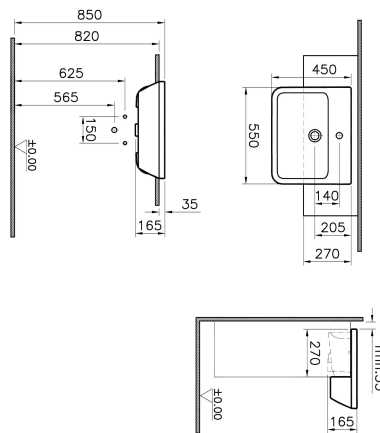

Name	Integra Semi-Recessed Basin
Collection	Integra
Colour	White
Designer	Vitra Design Team
Size	55 cm
Tap Hole Options	1 Tap Hole
Overflow Hole	Yes
Segments	Middle-lower

Product Code: 7069B003-0001

## Description

55 cm

VitrA reserves the right to make changes in products and technical details without prior notice.

All drawings contain the necessary measurements which are subject to standard tolerances. For exact measurements, in particular for customized installation scenarios, it can only be taken from the finished ceramic product.