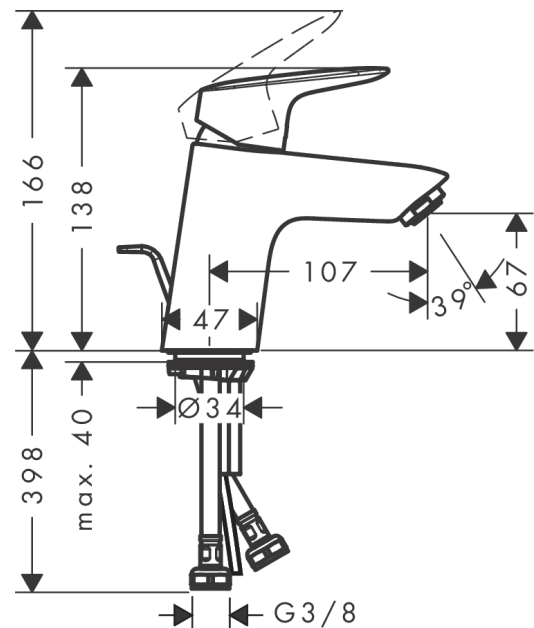

Logis

Single lever basin mixer 70 with pop-up waste

Surfaces: **chrome** Art. no. : **71070000**

Description

product features

- Consists of: single lever basin mixer, waste set
- ComfortZone 70 provides space for greater freedom of movement
- free-standing installation
- spout 107 mm long
- normal spray
- Flow rate (at 3 bar): 5 l/min
- ceramic cartridge
- pop-up waste set 1¼"
- Material waste set: synthetic
- operating pressure: min. 1 bar / max. 10 bar
- please specify when ordering if required for low pressure
- WRAS 1410017
- WRAS 1410017
- WRAS 1410017

Product image

Scale drawing

Logis

Single lever basin mixer 70 with pop-up waste

Surfaces: **chrome** Art. no. : **71070000**

Flowchart