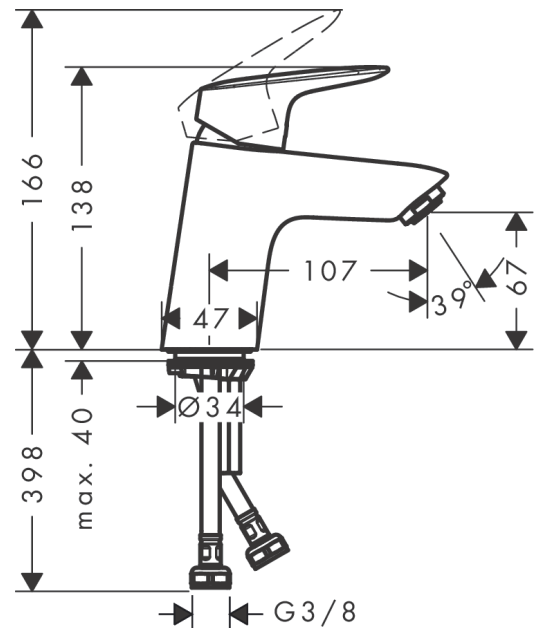

Scale drawing