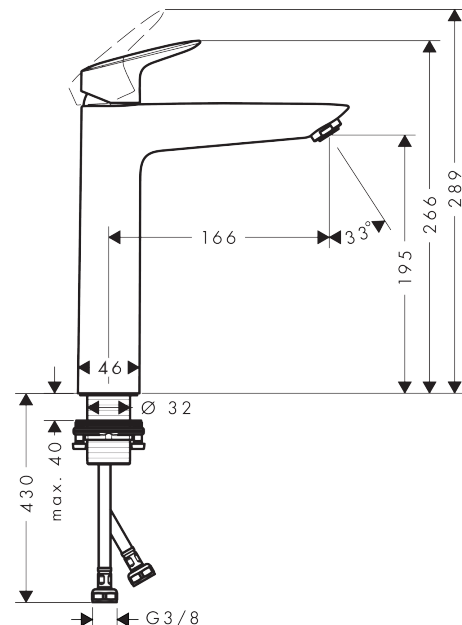

Logis

Single lever basin mixer 190 without waste

Surfaces: **chrome** Art. no. : **71091000**

Description

product features

- ComfortZone 190 provides space for greater freedom of movement
- free-standing installation
- spout 166 mm long
- normal spray
- Flow rate (at 3 bar): 5 l/min
- ceramic cartridge
- please specify when ordering if required for low pressure
- WRAS 1410017
- WRAS 1410017
- WRAS 1410017

Product image

Scale drawing

Logis

Single lever basin mixer 190 without waste

Surfaces: **chrome** Art. no. : **71091000**

Flowchart