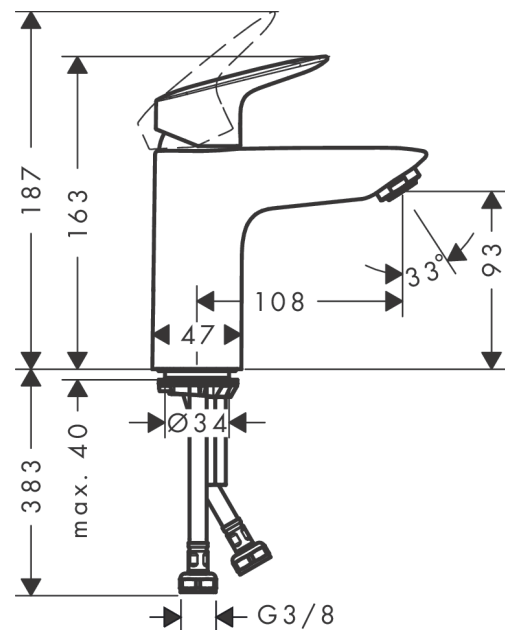

Logis

Single lever basin mixer 100 without waste

Surfaces: **chrome** Art. no. : **71101000**

Description

product features

- ComfortZone 100 provides space for greater freedom of movement
- free-standing installation
- spout 108 mm long
- Flow rate (at 3 bar): 5 l/min
- ceramic cartridge
- please specify when ordering if required for low pressure
- WRAS 1410017
- WRAS 1410017
- WRAS 1410017

Product image

Scale drawing

Logis

Single lever basin mixer 100 without waste

Surfaces: **chrome** Art. no. : **71101000**

Flowchart