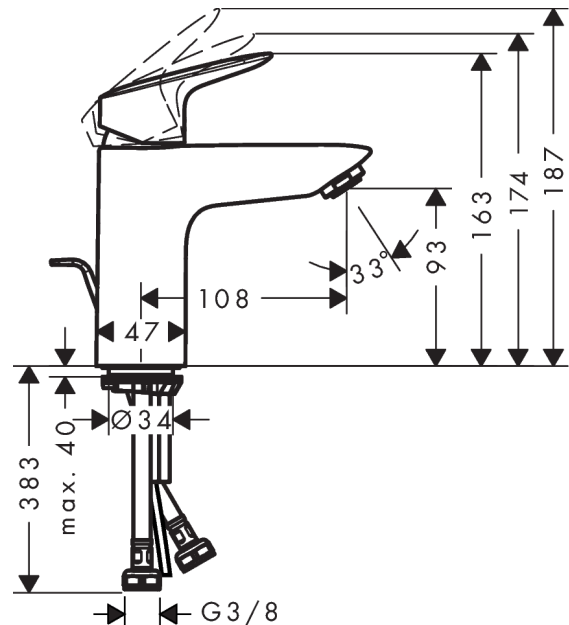

Logis

Single lever basin mixer 100 with 2 flow rates and pop-up waste

Surfaces: **chrome** Art. no. : **71105000**

Description

product features

- Consists of: single lever basin mixer, waste set
- ComfortZone 100 provides space for greater freedom of movement
- free-standing installation
- spout 108 mm long
- normal spray
- Flow rate (at 3 bar): 9.5 l/min
- ceramic cartridge with 2 flow rates
- pop-up waste set 1 1/4"
- Material waste set: synthetic

Article Details

Price excl. VAT

£ 130.83

Technology

Design awards

reddot award 2014
winner

Product image

Scale drawing