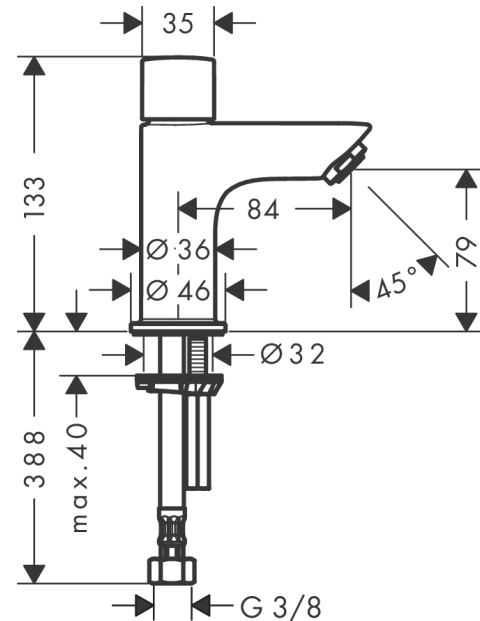

Logis

Pillar tap 70 for cold water without waste

Surfaces: **chrome** Art. no. : **71120000**

Description

product features

- ComfortZone 70 provides space for greater freedom of movement
- free-standing installation
- spout 84 mm long
- normal spray
- Flow rate (at 3 bar): 5 l/min
- ceramic valves 90°
- For cold water connection
- please specify when ordering if required for low pressure
- WRAS 1906701
- WRAS 1906701
- WRAS 1906701

Article Details

Price excl. VAT

£ 70.83

Technology

Certificates

kiwa

Product image

Scale drawing