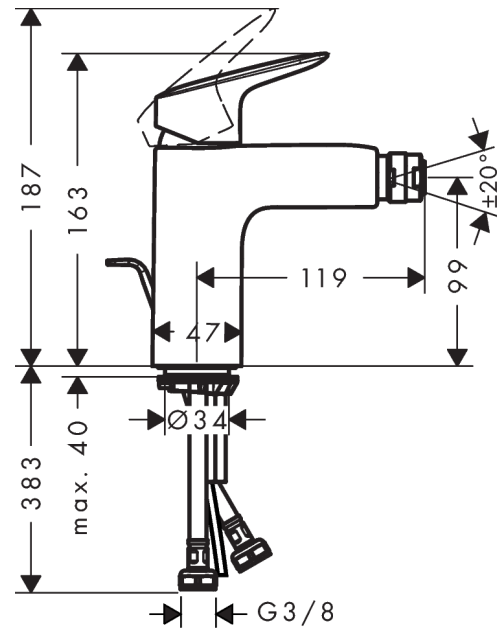

Logis

Single lever bidet mixer 100 with pop-up waste

Surfaces: **chrome** Art. no. : **71200000**

Description

product features

- Consists of: single lever bidet mixer, waste set
- spout 119 mm long
- swivel joint enables directional spray
- normal spray
- Flow rate (at 3 bar): 7.2 l/min
- ceramic cartridge
- Maximum temperature can be adjusted on installation
- Material waste set: synthetic
- 3/8" hose connections
- operating pressure: min. 1 bar / max. 5 bar

Article Details

Price excl. VAT

£ 140.83

Technology

Certificates

kiwa

Product image

Scale drawing