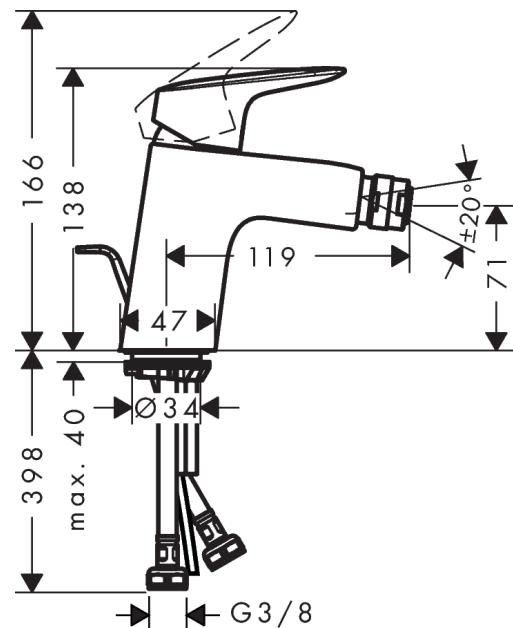

##### product features

- Consists of: single lever bidet mixer, waste set
- spout 119 mm long
- swivel joint enables directional spray
- normal spray
- Flow rate (at 3 bar): 7.2 l/min
- ceramic cartridge
- Maximum temperature can be adjusted on installation
- Material waste set: synthetic
- 3/8" hose connections

#### Scale drawing