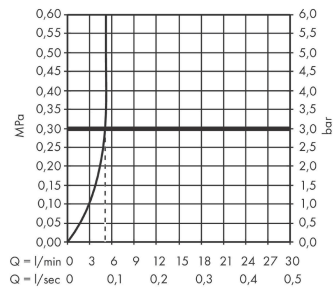

Vernis Shape
Single lever bidet mixer with pop-up waste set
Finish: **Chrome** Art. no. : **71211000**

Flowchart