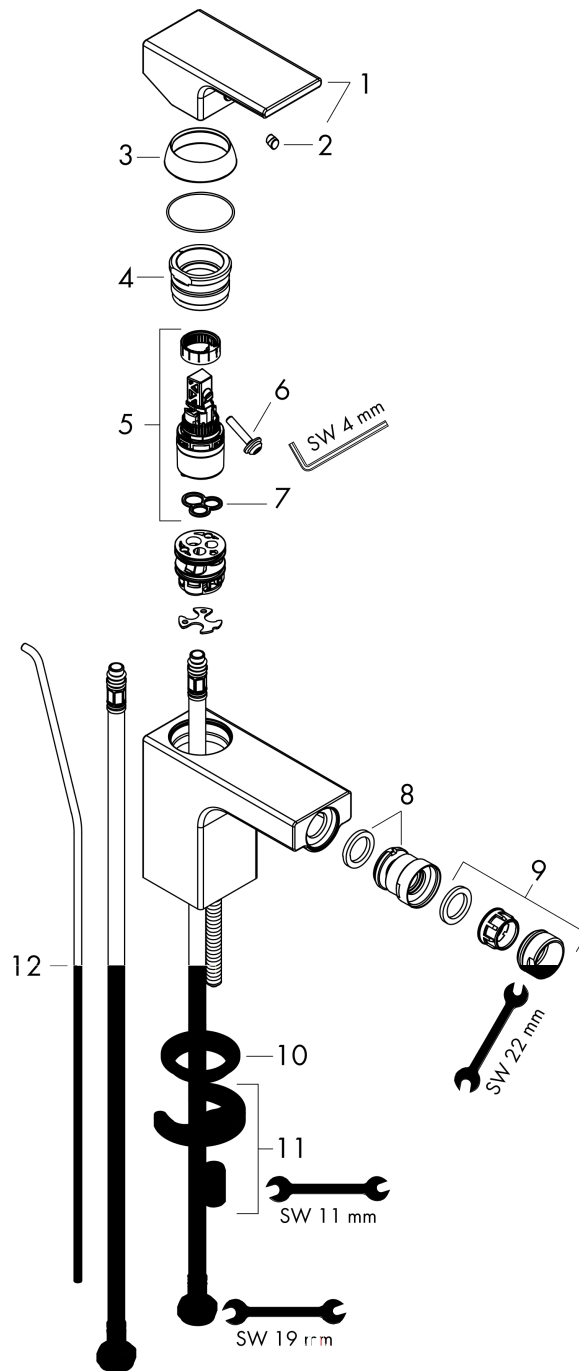

Vernis Shape
Single lever bidet mixer with pop-up waste set
 Finish: **Chrome** Art. no. : **71211000**

Description

product features

- Consists of: single lever bidet mixer, waste set
- spout 124 mm long
- spout height: 78 mm
- with fixed spout
- swivel joint enables directional spray
- Spray pattern: normal spray
- Maximum flow rate (at 3 bar): 4.8 l/min
- Min. operating pressure: 1 bar
- Max. operating pressure: 10 bar
- ceramic cartridge
- pop-up waste set 1¼"
- Material waste set: synthetic
- ¾" hose connections
- WRAS 2101015
- WRAS 2101015 - WRAS Approval Letter
- EPD Basin Faucets

Article Details

Price excl. VAT £ 98.33

Technology

Certificates / Sustainability

Product image

Scale drawing

Vernis Shape
Single lever bidet mixer with pop-up waste set
 Finish: **Chrome** Art. no. : **71211000**

Flowchart

Vernis Shape
Single lever bidet mixer with pop-up waste set
 Finish: **Chrome** Art. no. : **71211000**

Exploded Drawing

Year of production: >04/21

Vernis Shape
Single lever bidet mixer with pop-up waste set
 Finish: **Chrome** Art. no. : **71211000**

Spare part list

Year of production: >04/21

Pos.	Description	Art. no.	Price	PU
1	handle	93684000	-	1
2	screw cover	96338000	-	1
3	flange	93680000	-	1
4	nut	93681000	-	1
5	cartridge, assy	97685000	-	1
6	locking screw for handle	95140000	-	1
7	seal	98865000	-	1
8	ball joint	96050000	-	1
9	aerator M24x1 (5 l/min)	13185000	-	1
10	seal Ø 42	98722000	-	1
11	fixing set	96016000	-	1
12	pull rod	93683000	-	1
a	pop up waste	92168000	-	1