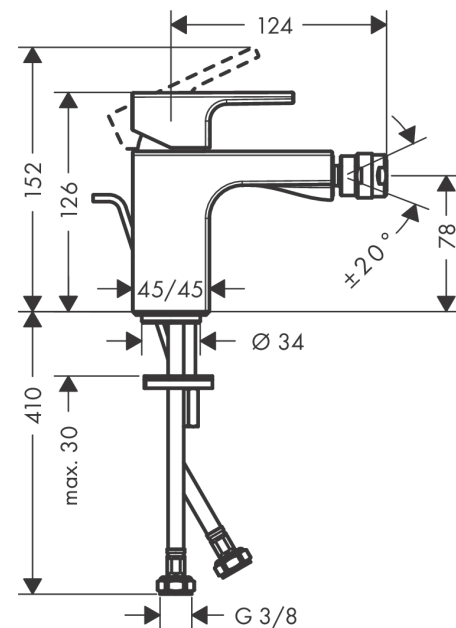

Vernis Shape
Single lever bidet mixer with pop-up waste set
 Finish: **Chrome** Art. no. : **71211000**

Description

product features

- Consists of: single lever bidet mixer, waste set
- spout 124 mm long
- spout height: 78 mm
- with fixed spout
- swivel joint enables directional spray
- Spray pattern: normal spray
- Maximum flow rate (at 3 bar): 4.8 l/min
- Min. operating pressure: 1 bar
- Max. operating pressure: 10 bar
- ceramic cartridge
- pop-up waste set 1¼"
- Material waste set: synthetic
- ¾" hose connections
- WRAS 2101015
- WRAS 2101015 - WRAS Approval Letter
- EPD Basin Faucets

Article Details

Price excl. VAT £ 98.33

Technology

Certificates / Sustainability

Product image

Scale drawing

Vernis Shape
Single lever bidet mixer with pop-up waste set
 Finish: **Chrome** Art. no. : **71211000**

Flowchart

Vernis Shape
Single lever bidet mixer with pop-up waste set
 Finish: **Chrome** Art. no. : **71211000**

Exploded Drawing

Year of production: >04/21

Vernis Shape
Single lever bidet mixer with pop-up waste set
 Finish: **Chrome** Art. no. : **71211000**

Spare part list

Year of production: >04/21

Pos.	Description	Art. no.	Price	PU
1	handle	93684000	-	1
2	screw cover	96338000	-	1
3	flange	93680000	-	1
4	nut	93681000	-	1
5	cartridge, assy	97685000	-	1
6	locking screw for handle	95140000	-	1
7	seal	98865000	-	1
8	ball joint	96050000	-	1
9	aerator M24x1 (5 l/min)	13185000	-	1
10	seal Ø 42	98722000	-	1
11	fixing set	96016000	-	1
12	pull rod	93683000	-	1
a	pop up waste	92168000	-	1