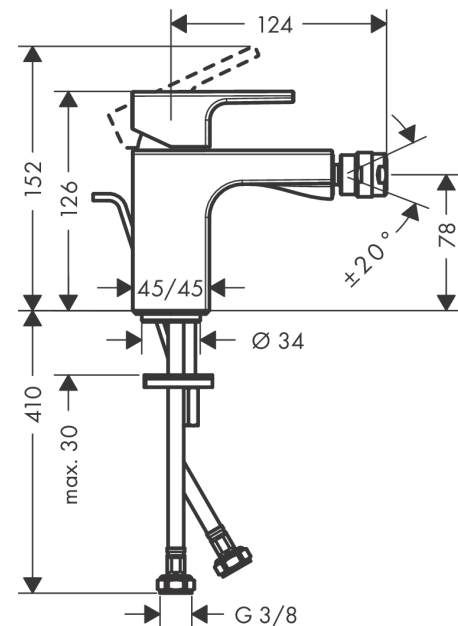

Vernis Shape
Single lever bidet mixer with pop-up waste set
 Finish: **Matt Black** Art. no. : **71211670**

Description

product features

- Consists of: single lever bidet mixer, waste set
- spout 124 mm long
- spout height: 78 mm
- with fixed spout
- swivel joint enables directional spray
- Spray pattern: normal spray
- Maximum flow rate (at 3 bar): 4.8 l/min
- Min. operating pressure: 1 bar
- Max. operating pressure: 10 bar
- ceramic cartridge
- pop-up waste set 1¼"
- Material waste set: synthetic
- ¾" hose connections
- WRAS 2101015
- WRAS 2101015 - WRAS Approval Letter

Article Details

Price excl. VAT

£ 137.70

Technology

Certificates / Sustainability

Product image

Scale drawing

Vernis Shape
Single lever bidet mixer with pop-up waste set
 Finish: **Matt Black** Art. no. : **71211670**

Flowchart

Vernis Shape
Single lever bidet mixer with pop-up waste set
 Finish: **Matt Black** Art. no. : **71211670**

Exploded Drawing

Year of production: >04/21

Vernis Shape

Single lever bidet mixer with pop-up waste set

Finish: **Matt Black** Art. no. : **71211670**

Spare part list

Year of production: >04/21

Pos.	Description	Art. no.	Price	PU
1	handle	93684670	-	1
2	screw cover	96338000	-	1
3	flange	93680670	-	1
4	nut	93681000	-	1
5	cartridge, assy	97685000	-	1
6	locking screw for handle	95140000	-	1
7	seal	98865000	-	1
8	ball joint	96050670	-	1
9	aerator M24x1 (5 l/min)	13185670	-	1
10	seal Ø 42	98722000	-	1
11	fixing set	96016000	-	1
12	pull rod	93683670	-	1
a	pop up waste	94139670	-	1