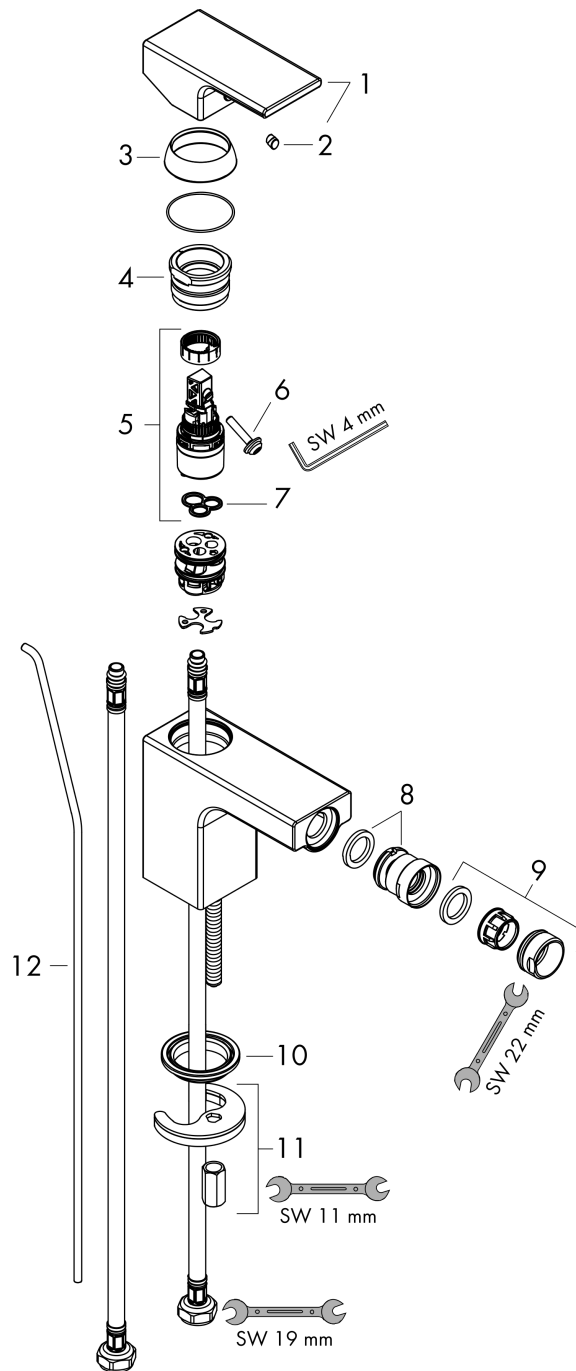

Vernis Shape
Single lever bidet mixer with pop-up waste set
 Finish: **Matt Black** Art. no. : **71211670**

Description

product features

- Consists of: single lever bidet mixer, waste set
- spout 124 mm long
- spout height: 78 mm
- with fixed spout
- swivel joint enables directional spray
- Spray pattern: normal spray
- Maximum flow rate (at 3 bar): 4.8 l/min
- Min. operating pressure: 1 bar
- Max. operating pressure: 10 bar
- ceramic cartridge
- pop-up waste set 1¼"
- Material waste set: synthetic
- ¾" hose connections
- WRAS 2101015
- WRAS 2101015 - WRAS Approval Letter

Article Details

Price excl. VAT

£ 137.70

Technology

Certificates / Sustainability

Product image

Scale drawing

Vernis Shape
Single lever bidet mixer with pop-up waste set
 Finish: **Matt Black** Art. no. : **71211670**

Flowchart

Vernis Shape
Single lever bidet mixer with pop-up waste set
 Finish: **Matt Black** Art. no. : **71211670**

Exploded Drawing

Year of production: >04/21

Vernis Shape

Single lever bidet mixer with pop-up waste set

Finish: **Matt Black** Art. no. : **71211670**

Spare part list

Year of production: >04/21

Pos.	Description	Art. no.	Price	PU
1	handle	93684670	-	1
2	screw cover	96338000	-	1
3	flange	93680670	-	1
4	nut	93681000	-	1
5	cartridge, assy	97685000	-	1
6	locking screw for handle	95140000	-	1
7	seal	98865000	-	1
8	ball joint	96050670	-	1
9	aerator M24x1 (5 l/min)	13185670	-	1
10	seal Ø 42	98722000	-	1
11	fixing set	96016000	-	1
12	pull rod	93683670	-	1
a	pop up waste	94139670	-	1