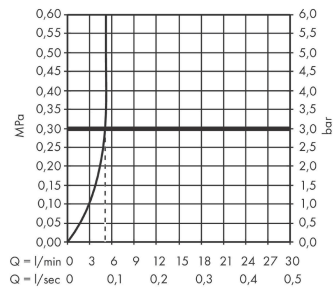

Vernis Shape
Single lever bidet mixer with pop-up waste set
Finish: **Matt Black** Art. no. : **71211670**

Flowchart