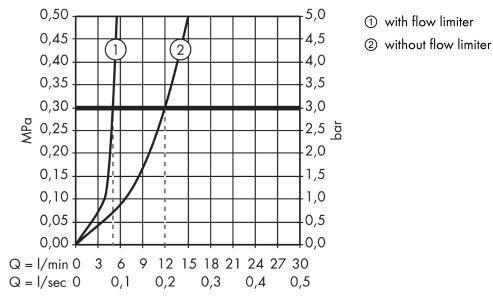

### Scale drawing

**Logis**

**Single lever basin mixer for concealed installation with spout 19.5 cm**

Surfaces: **chrome** Art. no. : **71220000**

**Flowchart**

**Logis**

**Single lever basin mixer for concealed installation with spout 19.5 cm**