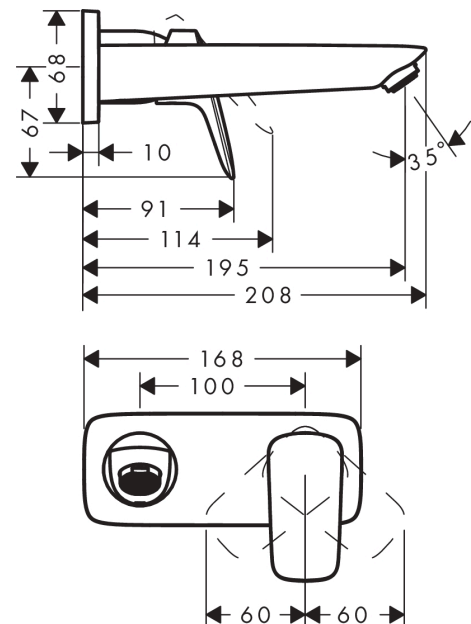

Scale drawing