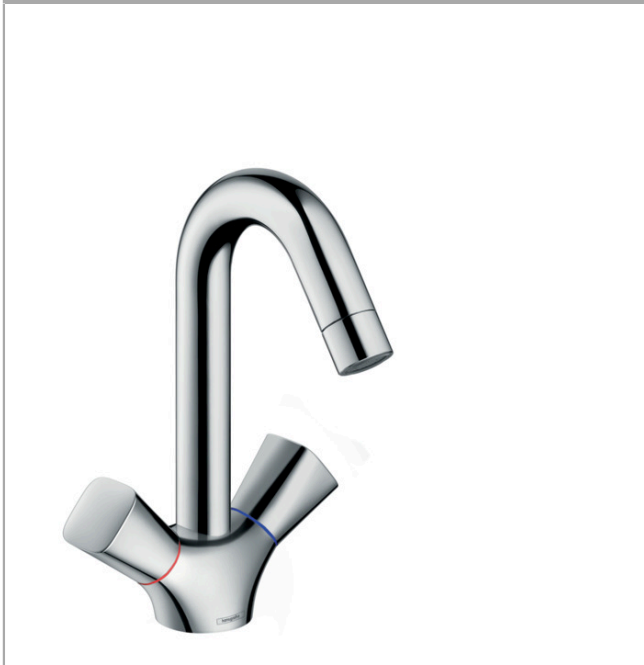

Logis

2-handle basin mixer 150 without waste

Surfaces: **chrome** Art. no. : **71221000**

Description

product features

- ComfortZone 150 provides space for greater freedom of movement
- free-standing installation
- spout 145 mm long
- Swivel spout 120°
- normal spray
- Flow rate (at 3 bar): 5 l/min
- ceramic shut-off cartridges hot/cold 90°

Article Details

Price excl. VAT

£ 125.00

Technology

Certificates

kiwa

Product image

Scale drawing