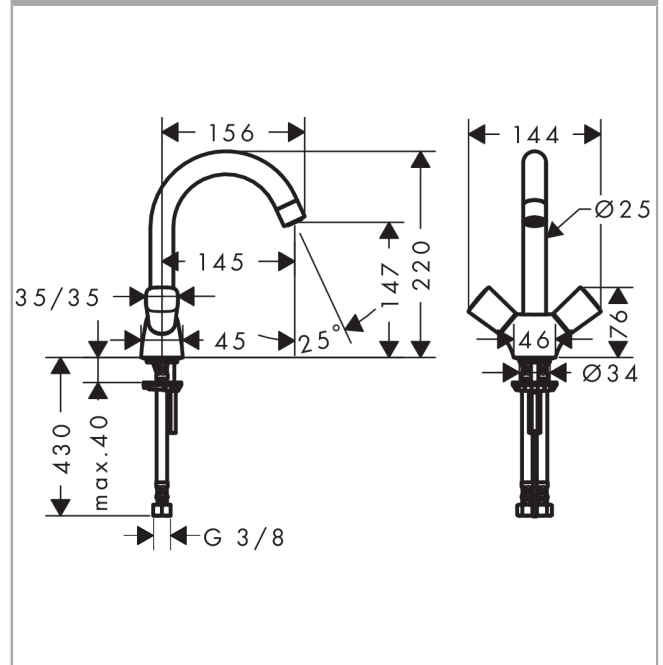

Logis

2-handle basin mixer 150 without waste

Surfaces: **chrome** Art. no. : **71221000**

Description

product features

- ComfortZone 150 provides space for greater freedom of movement
- free-standing installation
- spout 145 mm long
- Swivel spout 120°
- normal spray
- Flow rate (at 3 bar): 5 l/min
- ceramic shut-off cartridges hot/cold 90°

Article Details

Price excl. VAT

£ 125.00

Technology

Certificates

kiwa

Product image

Scale drawing