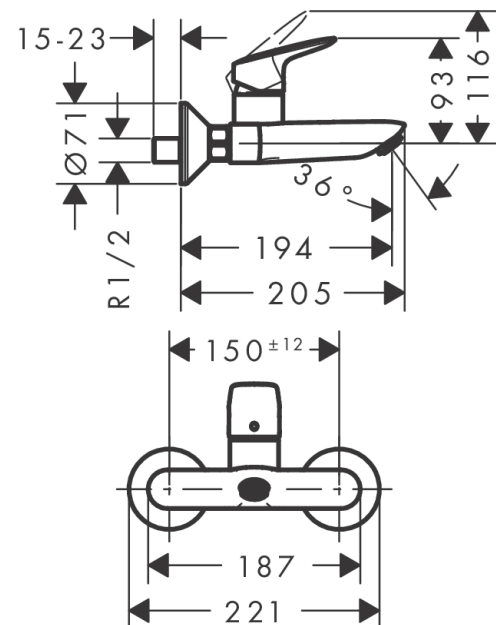

##### product features

- wall-mounted
- spout 194 mm long
- Centre distance: 150 mm ± 12 mm
- normal spray
- Flow rate (at 3 bar): 5 l/min
- ceramic cartridge
- with silencer
- QuickClean technology for easy limescale removal

#### Scale drawing