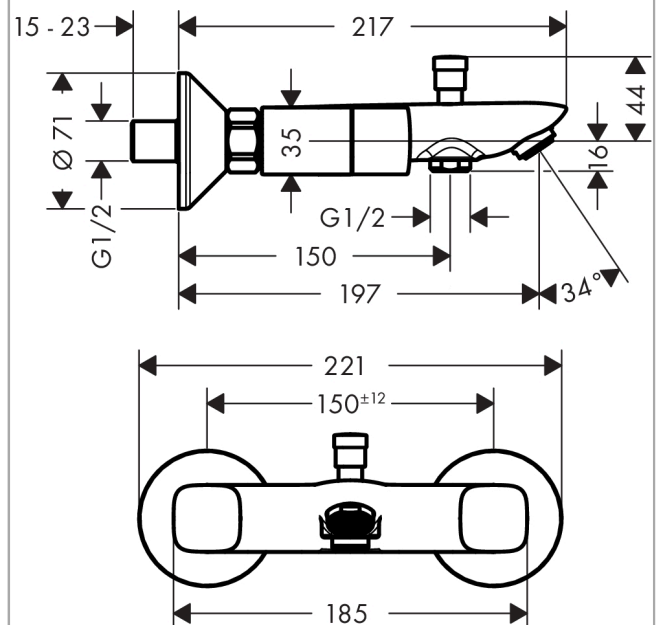

Logis

2-handle manual bath mixer for exposed installation

Surfaces: **chrome** Art. no. : **71243000**

Description

product features

- Connection type: S connections
- Centre distance: 150 mm ± 12 mm
- Flow rate for bath spout (at 3 bar): 26 l/min
- Flow rate of hand shower (at 3 bar): 17 l/min
- ceramic shut-off cartridges hot/cold 90°
- with silencer
- exposed design allows easy installation, all working parts are outside of the wall
- non-thermostatic
- designed to run 2 outlets

Article Details

Price excl. VAT

£ 131.67

Technology

Product image

Scale drawing

Flowchart