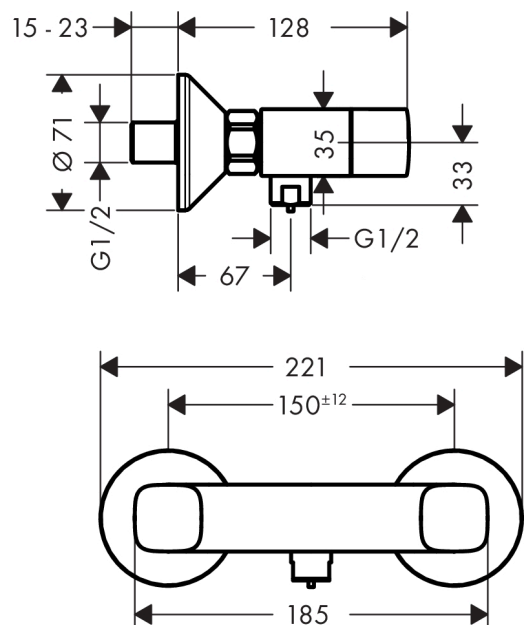

Logis

2-handle manual shower mixer for exposed installation

Surfaces: **chrome** Art. no. : **71263000**

Description

product features

- Connection type: S connections
- Centre distance: 150 mm ± 12 mm
- Flow rate of hand shower (at 3 bar): 17 l/min
- ceramic shut-off cartridges hot/cold 90°
- non-return valve
- hose connection 1/2"
- non-thermostatic

Article Details

Price excl. VAT

£ 105.83

Product image

Scale drawing

Flowchart