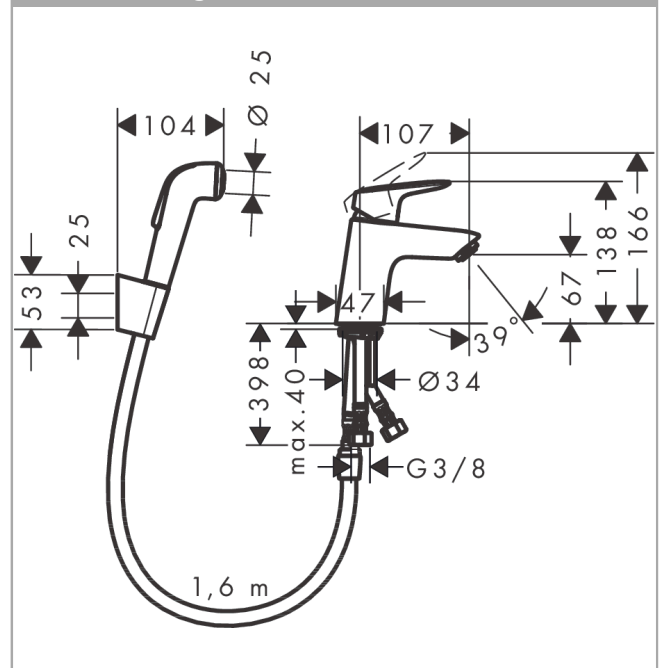

Logis

Single lever basin mixer with bidet spray and shower hose 160 cm

Surfaces: **chrome** Art. no. : **71290000**

Description

product features

- Consists of: single lever basin mixer, bidet hand shower, shower holder, shower hose
- ComfortZone 70 provides space for greater freedom of movement
- free-standing installation
- Flow rate (at 3 bar): 5 l/min
- ceramic cartridge
- QuickClean technology for easy limescale removal
- operating pressure: min. 1 bar / max. 5 bar
- maximum flow rate shower spray: 8 l/min at 3 bar
- consisting of: bidet 1jet shower spray (# 32122000)
- please specify when ordering if required for low pressure

Article Details

Price excl. VAT

£ 154.17

Technology

Product image

Scale drawing

Flowchart