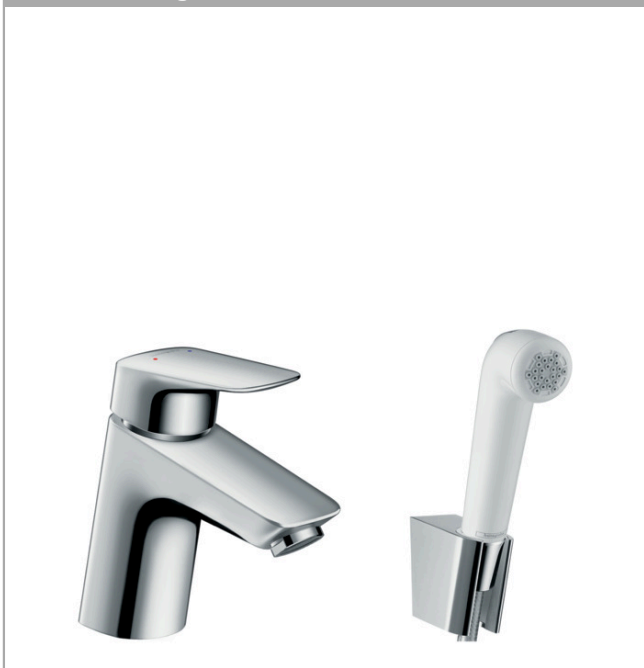

Logis

Single lever basin mixer with bidet spray and shower hose 160 cm

Surfaces: **chrome** Art. no. : **71290000**

Description

product features

- Consists of: single lever basin mixer, bidet hand shower, shower holder, shower hose
- ComfortZone 70 provides space for greater freedom of movement
- free-standing installation
- Flow rate (at 3 bar): 5 l/min
- ceramic cartridge
- QuickClean technology for easy limescale removal
- operating pressure: min. 1 bar / max. 5 bar
- maximum flow rate shower spray: 8 l/min at 3 bar
- consisting of: bidet 1jet shower spray (# 32122000)
- please specify when ordering if required for low pressure

Article Details

Price excl. VAT

£ 154.17

Technology

Product image

Scale drawing

Flowchart