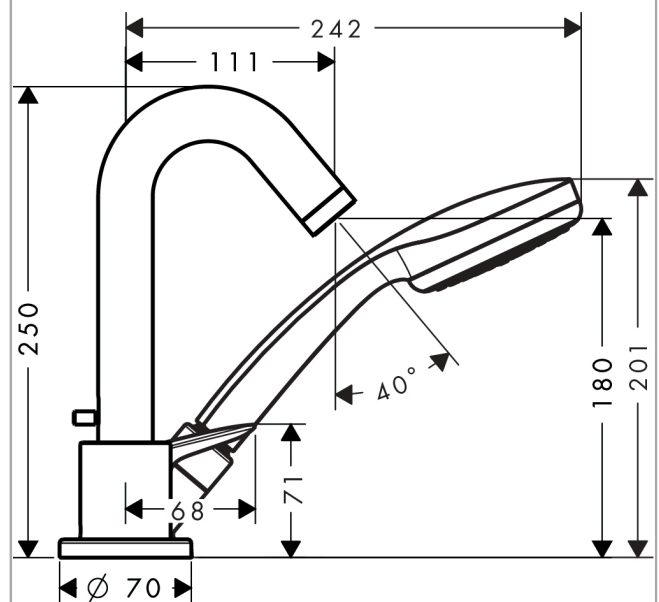

Logis

3-hole rim-mounted single lever bath mixer with Secuflex

Surfaces: **chrome** Art. no. : **71310000**

Description

product features

- Consists of: 3-hole rim-mounted single lever bath mixer, hand shower, shower hose, shower holder
- spout 111 mm long
- designed to run 2 outlets
- Connection type: basic set
- Spray type mixer: normal spray
- Spray type hand shower: Rain
- Maximum pull-out length of hand shower: 1.10 m
- Flow rate (at 3 bar): 22 l/min
- ceramic cartridge
- Maximum temperature can be adjusted on installation
- Non-return valve
- operating pressure: min. 1 bar / max. 5 bar

Article Details

Price excl. VAT

£ 570.83

Technology

Product image

Scale drawing

Logis

3-hole rim-mounted single lever bath mixer with Secuflex

Surfaces: **chrome** Art. no. : **71310000**

Flowchart