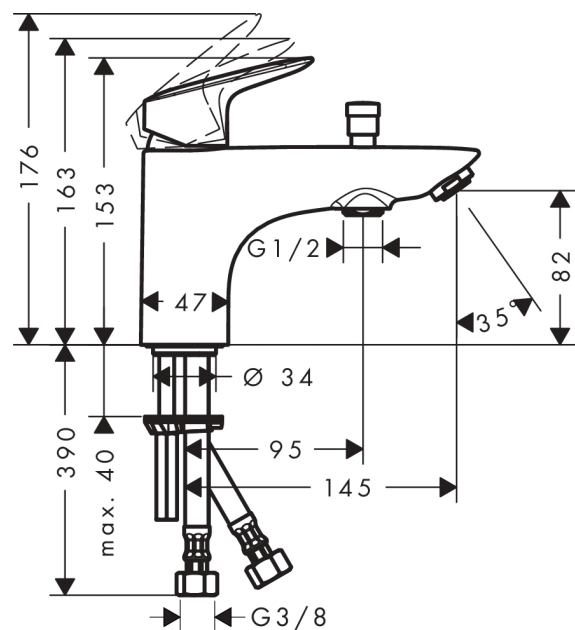

Logis

Single lever bath and shower mixer Monotrou with 2 flow rates

Surfaces: **chrome** Art. no. : **71315000**

Description

product features

- spout 145 mm long
- designed to run 2 outlets
- Connection type: 3/8" hose connections
- Spray type mixer: normal spray
- Flow rate (at 3 bar): 20 l/min
- ceramic cartridge with 2 flow rates
- Maximum temperature can be adjusted on installation
- automatically reverts from shower to bath spout when turned off
- Non-return valve
- Noise class: I

Article Details

Price excl. VAT

£ 158.33

Technology

Product image

Scale drawing

Flowchart