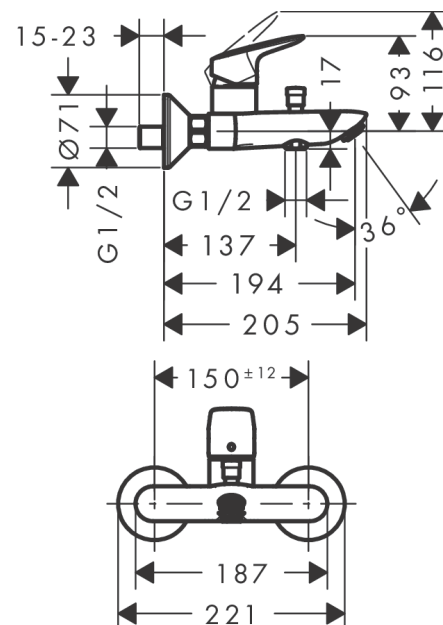

Logis

Single lever manual bath mixer for exposed installation

Surfaces: **chrome** Art. no. : **71400000**

Description

product features

- spout 194 mm long
- designed to run 2 outlets
- Connection type: S connections
- Centre distance: 150 mm ± 12 mm
- Spray type mixer: normal spray
- Flow rate for bath spout (at 3 bar): 20 l/min
- Flow rate of hand shower (at 3 bar): 17 l/min
- ceramic cartridge
- Maximum temperature can be adjusted on installation
- automatically reverts from shower to bath spout when turned off
- Non-return valve
- with silencer
- exposed design allows easy installation, all working parts are outside of the wall
- Noise class: I
- operating pressure: min. 1 bar / max. 5 bar
- non-thermostatic
- WRAS 1411012

Article Details

Price excl. VAT

£ 122.50

Technology

Certificates

kiwa

Product image

Scale drawing

Logis
Single lever manual bath mixer for exposed installation
 Surfaces: **chrome** Art. no. : **71400000**

Flowchart