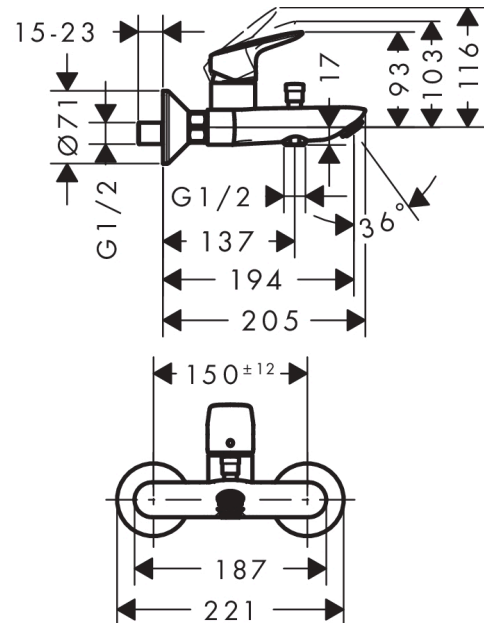

Logis

Single lever manual bath mixer for exposed installation with 2 flow rates

Surfaces: **chrome** Art. no. : **71401000**

Description

product features

- spout 194 mm long
- designed to run 2 outlets
- Connection type: S connections
- Centre distance: 150 mm ± 12 mm
- Spray type mixer: normal spray
- Flow rate (at 3 bar): 22 l/min
- ceramic cartridge with 2 flow rates
- Maximum temperature can be adjusted on installation
- automatically reverts from shower to bath spout when turned off
- Non-return valve
- with silencer
- exposed design allows easy installation, all working parts are outside of the wall
- Noise class: I

Article Details

Price excl. VAT

£ 145.00

Technology

Product image

Scale drawing

Logis

Single lever manual bath mixer for exposed installation with 2 flow rates

Surfaces: **chrome** Art. no. : **71401000**

Flowchart