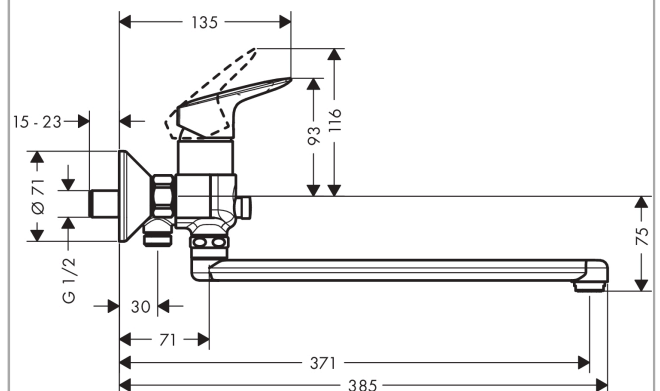

Logis

Single lever manual bath mixer with long spout

Surfaces: **chrome** Art. no. : **71402000**

Description

product features

- spout 300 mm long
- designed to run 2 outlets
- Connection type: S connections
- Centre distance: 150 mm ± 12 mm
- Spray type mixer: normal spray
- Flow rate (at 3 bar): 22 l/min
- ceramic cartridge
- Maximum temperature can be adjusted on installation
- automatically reverts from shower to bath spout when turned off
- exposed design allows easy installation, all working parts are outside of the wall
- non-thermostatic

Article Details

Price excl. VAT

£ 158.33

Technology

Product image

Scale drawing

Logis

Single lever manual bath mixer with long spout

Surfaces: **chrome** Art. no. : **71402000**

Flowchart