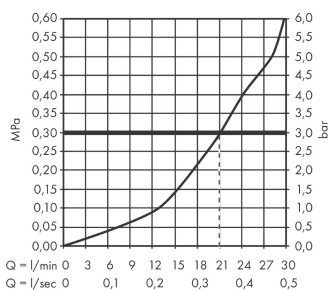

Bath spout

Surfaces: **chrome** Art. no. : **71410000**

Description

product features

- Connection type: 3/4"
- exposed design allows easy installation, all working parts are outside of the wall
- with escutcheon
- spout 195 mm long
- wall-mounted
- normal spray
- operating pressure: min 1 bar/max 5 bar
- WRAS 1812061
- WRAS 1812061
- WRAS 1812061

Article Details

Price excl. VAT

£ 83.33

Technology

Certificates

Product image

Scale drawing

Flowchart

The consumption was measured in combination with the appropriate fittings (thermostat/mixer/in-wall valve) to reflect actual application in practice.