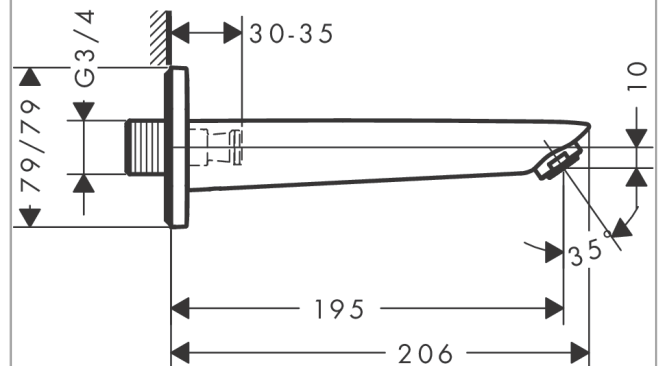

Bath spout

Surfaces: **chrome** Art. no. : **71410000**

Description

product features

- Connection type: 3/4"
- exposed design allows easy installation, all working parts are outside of the wall
- with escutcheon
- spout 195 mm long
- wall-mounted
- normal spray
- operating pressure: min 1 bar/max 5 bar
- WRAS 1812061
- WRAS 1812061
- WRAS 1812061

Article Details

Price excl. VAT

£ 83.33

Technology

Certificates

Product image

Scale drawing

Flowchart

The consumption was measured in combination with the appropriate fittings (thermostat/mixer/in-wall valve) to reflect actual application in practice.