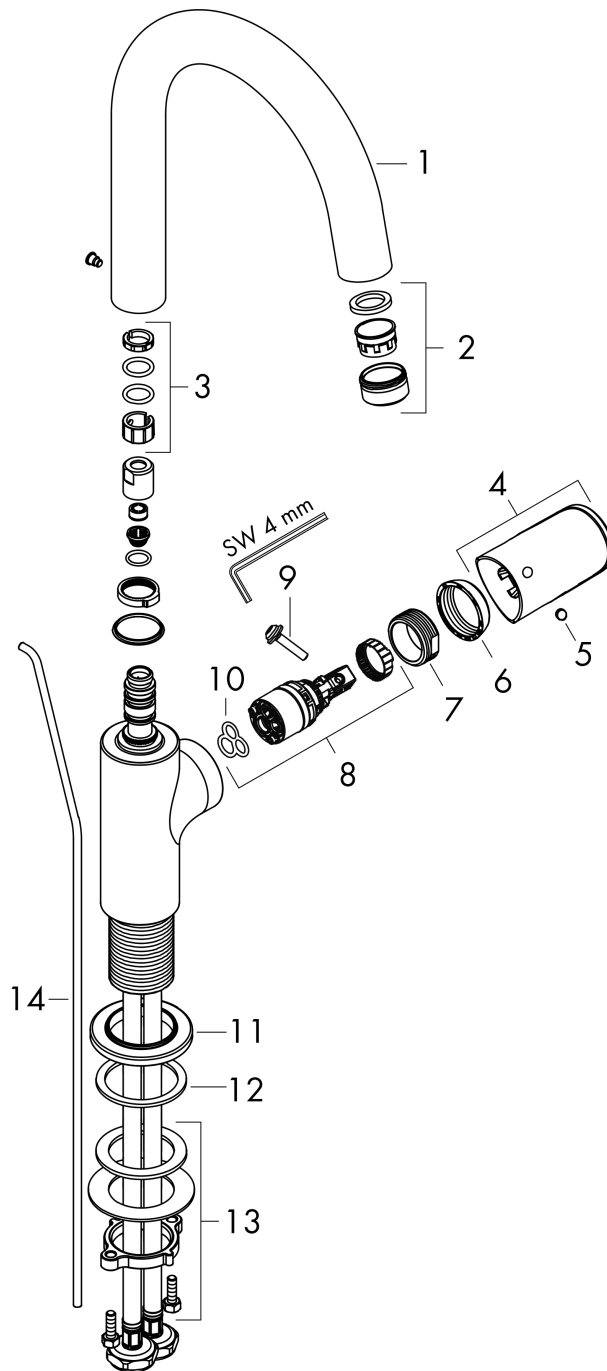

Vernis Blend

Single lever basin mixer with swivel spout and pop-up waste set

Finish: **Chrome** Art. no. : **71554000**

Description

product features

- Consists of: single lever basin mixer, waste set
- ComfortZone 200 provides space for greater freedom of movement
- spout 166 mm long
- spout height: 200 mm
- Handle variant: Lever
- free-standing installation
- Swivel spout can be adjusted in 2 steps 120° or 360°
- Spray pattern: laminar spray
- Maximum flow rate (at 3 bar): 5 l/min
- Min. operating pressure: 1 bar
- Max. operating pressure: 10 bar
- ceramic cartridge
- pop-up waste set 1¼"
- Material waste set: synthetic
- WRAS 2101016
- WRAS 2101016 - WRAS Approval Letter

Article Details

Price excl. VAT

£ 158.33

Technology

Certificates / Sustainability

Product image

Scale drawing

Vernis Blend
Single lever basin mixer with swivel spout and pop-up waste set
 Finish: **Chrome** Art. no. : **71554000**

Flowchart

Vernis Blend
Single lever basin mixer with swivel spout and pop-up waste set
 Finish: **Chrome** Art. no. : **71554000**

Exploded Drawing

Year of production: >04/21

Vernis Blend

Single lever basin mixer with swivel spout and pop-up waste set

Finish: **Chrome** Art. no. : **71554000**

Spare part list

Year of production: >04/21

Pos.	Description	Art. no.	Price	PU
1	spout cpl.	93688000	-	1
2	aerator laminar	93649000	-	1
3	sealing set	93689000	-	1
4	handle	93691000	-	1
5	screw cover	96338000	-	1
6	flange	93692000	-	1
7	nut	93693000	-	1
8	cartridge, assy	97685000	-	1
9	locking screw for handle	95140000	-	1
10	seal	98865000	-	1
11	escutcheon	93946000	-	1
12	seal	93694000	-	1
13	fixing set (Ø 32)	13961000	-	1
14	pull rod	93683000	-	1
a	pop up waste	92168000	-	1