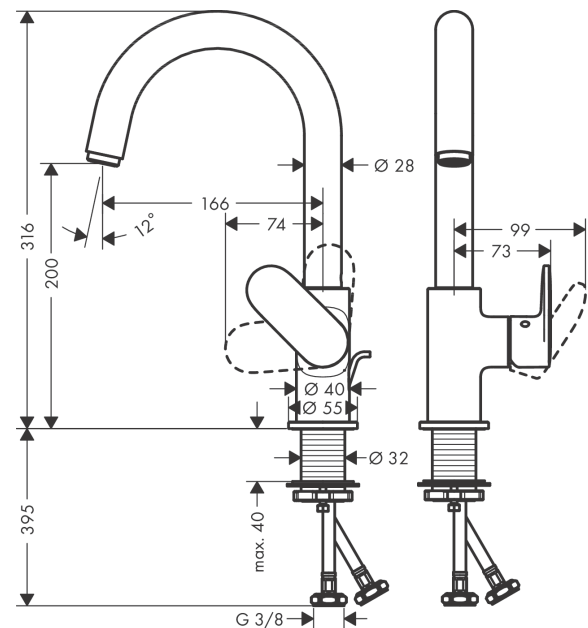

Vernis Blend

Single lever basin mixer with swivel spout and pop-up waste set

Finish: **Chrome** Art. no. : **71554000**

Description

product features

- Consists of: single lever basin mixer, waste set
- ComfortZone 200 provides space for greater freedom of movement
- spout 166 mm long
- spout height: 200 mm
- Handle variant: Lever
- free-standing installation
- Swivel spout can be adjusted in 2 steps 120° or 360°
- Spray pattern: laminar spray
- Maximum flow rate (at 3 bar): 5 l/min
- Min. operating pressure: 1 bar
- Max. operating pressure: 10 bar
- ceramic cartridge
- pop-up waste set 1¼"
- Material waste set: synthetic
- WRAS 2101016
- WRAS 2101016 - WRAS Approval Letter

Article Details

Price excl. VAT

£ 158.33

Technology

Certificates / Sustainability

Product image

Scale drawing

Vernis Blend
Single lever basin mixer with swivel spout and pop-up waste set
 Finish: **Chrome** Art. no. : **71554000**

Flowchart

Vernis Blend
Single lever basin mixer with swivel spout and pop-up waste set
 Finish: **Chrome** Art. no. : **71554000**

Exploded Drawing

Year of production: >04/21

Vernis Blend

Single lever basin mixer with swivel spout and pop-up waste set

Finish: **Chrome** Art. no. : **71554000**

Spare part list

Year of production: >04/21

Pos.	Description	Art. no.	Price	PU
1	spout cpl.	93688000	-	1
2	aerator laminar	93649000	-	1
3	sealing set	93689000	-	1
4	handle	93691000	-	1
5	screw cover	96338000	-	1
6	flange	93692000	-	1
7	nut	93693000	-	1
8	cartridge, assy	97685000	-	1
9	locking screw for handle	95140000	-	1
10	seal	98865000	-	1
11	escutcheon	93946000	-	1
12	seal	93694000	-	1
13	fixing set (Ø 32)	13961000	-	1
14	pull rod	93683000	-	1
a	pop up waste	92168000	-	1