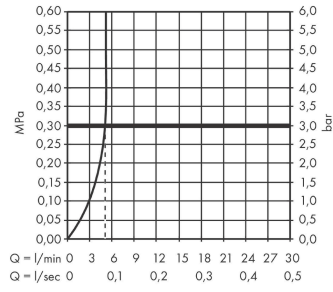

Vernis Blend
Single lever basin mixer with swivel spout and pop-up waste set
Finish: **Chrome** Art. no. : **71554000**

Flowchart