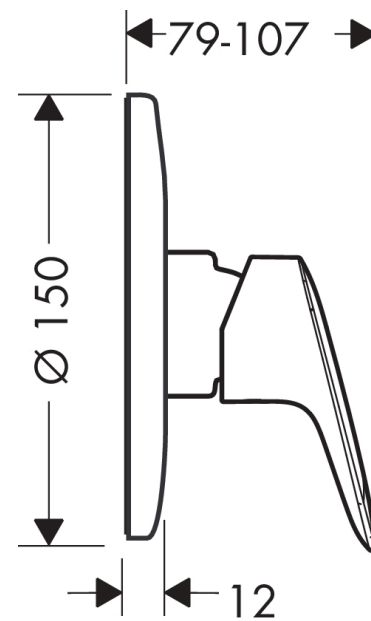

Logis

Manual shower mixer set for concealed installation

Surfaces: **chrome** Art. no. : **71666000**

Description

product features

- Consists of: single lever shower mixer, basic set
- designed to run 1 outlet
- Connection type: basic set
- ceramic cartridge

Article Details

Price excl. VAT

£ 128.33

Product image

Scale drawing

Flowchart