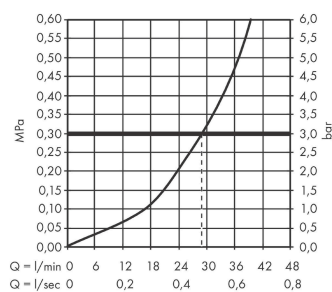

Vernis Blend
Single lever shower mixer for concealed installation
 Finish: **Chrome** Art. no. : **71667000**

Description

product features

- designed to run 1 outlet
- Maximum flow rate (at 3 bar): 29.3 l/min
- ceramic cartridge
- Maximum temperature can be adjusted on installation
- Min. operating pressure: 1 bar
- Max. operating pressure: 10 bar
- Connection type: basic set

Article Details

Price excl. VAT £ 99.17

Product image

Scale drawing

Flowchart

Vernis Blend
Single lever shower mixer for concealed installation
 Finish: **Chrome** Art. no. : **71667000**

Exploded Drawing

Year of production: >06/22