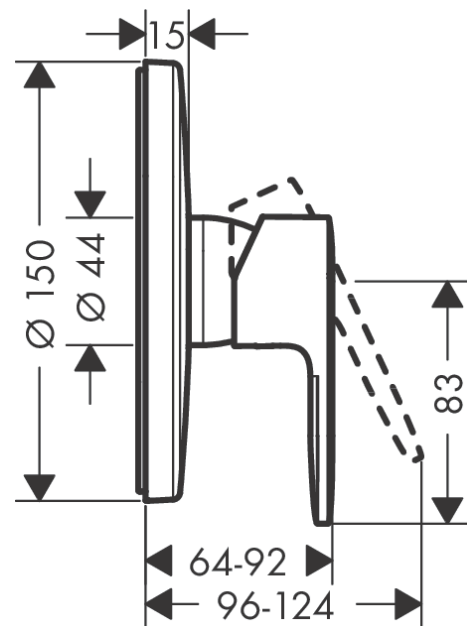

Vernis Blend
Single lever shower mixer for concealed installation
 Finish: **Chrome** Art. no. : **71667000**

Description

product features

- designed to run 1 outlet
- Maximum flow rate (at 3 bar): 29.3 l/min
- ceramic cartridge
- Maximum temperature can be adjusted on installation
- Min. operating pressure: 1 bar
- Max. operating pressure: 10 bar
- Connection type: basic set

Article Details

Price excl. VAT £ 99.17

Product image

Scale drawing

Flowchart

Vernis Blend
Single lever shower mixer for concealed installation
 Finish: **Chrome** Art. no. : **71667000**

Exploded Drawing

Year of production: >06/22

Vernis Blend
Single lever shower mixer for concealed installation
 Finish: **Chrome** Art. no. : **71667000**

Spare part list

Year of production: >06/22

Pos.	Description	Art. no.	Price	PU
1	handle	93715000	-	1
2	screw cover	96338000	-	1
3	escutcheon Ø 150 mm	98792000	-	1
4	O-ring 43x3	98418000	-	1
5	sleeve	98790000	-	1
6	holder for escutcheon	98793000	-	1
7	set of fixing screws	96454000	-	1
8	nut	98796000	-	1
9	O-ring 30x1,5	98433000	-	1
10	O-ring 39x1,5	98400000	-	1
11	cartridge, assy	92730000	-	1
12	locking screw for handle	95140000	-	1
13	seal	95008000	-	1
14	set of screws	96525000	-	1
15	O-ring 16x2	98133000	-	1
16	O-Ring 22x2	98185000	-	1
17	flow limiter (22 l/min)	95884000	-	1
18	noise reduction	96429000	-	1
19	extension 25 mm	13595000	-	1
20	set of fixing screws	97747000	-	1
21	extension 22 mm (Ø 150 mm)	13597000	-	1
a	concealed item	01800180	-	1