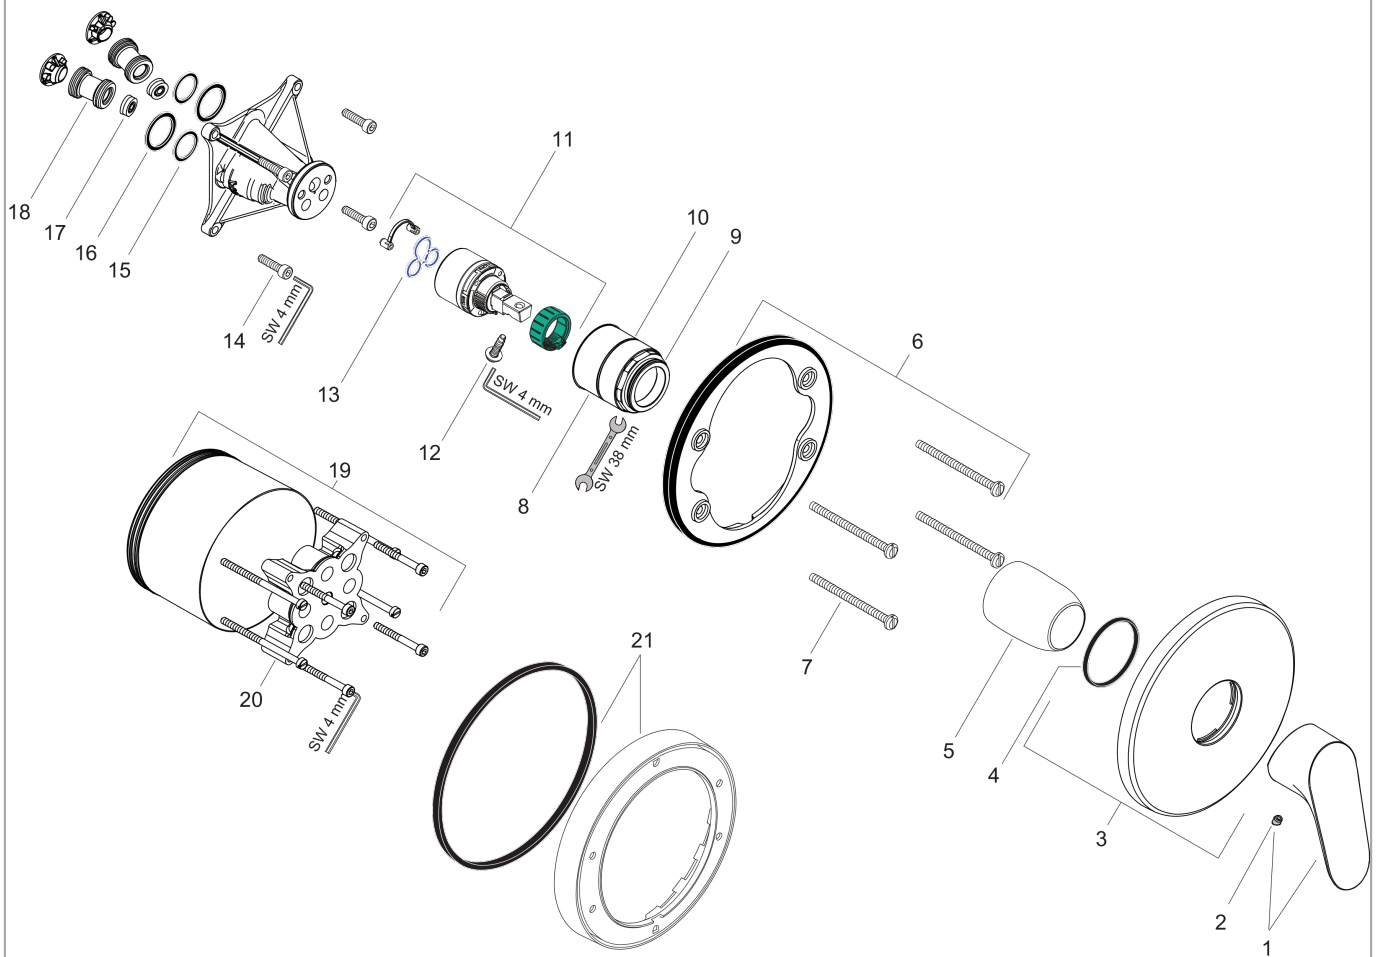

Vernis Blend
Single lever shower mixer for concealed installation
 Finish: **Chrome** Art. no. : **71667000**

Description

product features

- designed to run 1 outlet
- Maximum flow rate (at 3 bar): 29.3 l/min
- ceramic cartridge
- Maximum temperature can be adjusted on installation
- Min. operating pressure: 1 bar
- Max. operating pressure: 10 bar
- Connection type: basic set

Article Details

Price excl. VAT £ 99.17

Product image

Scale drawing

Flowchart

Vernis Blend
Single lever shower mixer for concealed installation
 Finish: **Chrome** Art. no. : **71667000**

Exploded Drawing

Year of production: >06/22

Vernis Blend
Single lever shower mixer for concealed installation
 Finish: **Chrome** Art. no. : **71667000**

Spare part list

Year of production: >06/22

Pos.	Description	Art. no.	Price	PU
1	handle	93715000	-	1
2	screw cover	96338000	-	1
3	escutcheon Ø 150 mm	98792000	-	1
4	O-ring 43x3	98418000	-	1
5	sleeve	98790000	-	1
6	holder for escutcheon	98793000	-	1
7	set of fixing screws	96454000	-	1
8	nut	98796000	-	1
9	O-ring 30x1,5	98433000	-	1
10	O-ring 39x1,5	98400000	-	1
11	cartridge, assy	92730000	-	1
12	locking screw for handle	95140000	-	1
13	seal	95008000	-	1
14	set of screws	96525000	-	1
15	O-ring 16x2	98133000	-	1
16	O-Ring 22x2	98185000	-	1
17	flow limiter (22 l/min)	95884000	-	1
18	noise reduction	96429000	-	1
19	extension 25 mm	13595000	-	1
20	set of fixing screws	97747000	-	1
21	extension 22 mm (Ø 150 mm)	13597000	-	1
a	concealed item	01800180	-	1