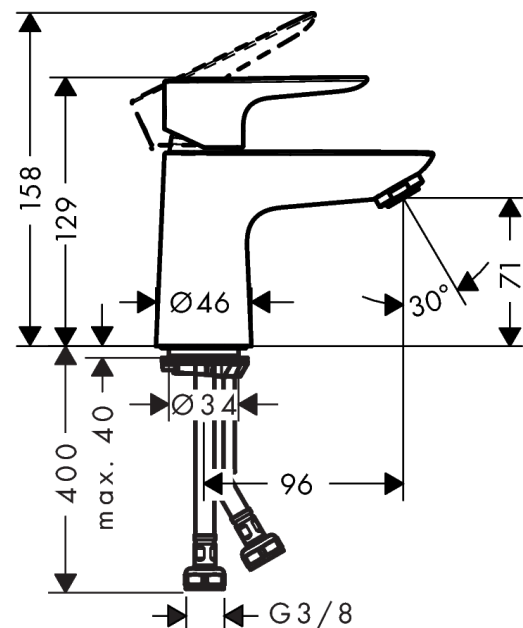

Talis E

Single lever basin mixer 80 with push-open waste

Surfaces: **chrome** Art. no. : **71701000**

Description

product features

- Consists of: single lever basin mixer, waste set
- ComfortZone 80 provides space for greater freedom of movement
- free-standing installation
- spout 96 mm long
- normal spray
- Flow rate (at 3 bar): 5 l/min
- ceramic cartridge
- push-open waste 1¼"
- Material waste set: metal
- QuickClean technology for easy limescale removal
- winner of the iF product design award 2016
- WRAS 1610035
- WRAS 1610035
- WRAS 1610035

Article Details

Price excl. VAT

£ 100.00

Technology

Design awards

Certificates

Product image

Scale drawing

Talis E
Single lever basin mixer 80 with push-open waste
 Surfaces: **chrome** Art. no. : **71701000**

Flowchart