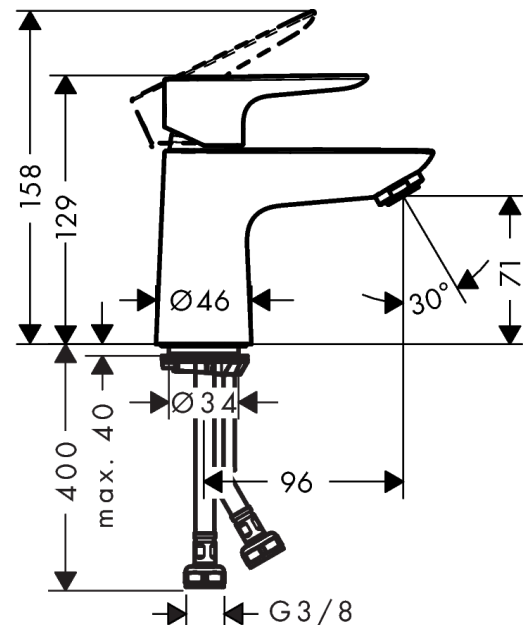

Talis E
Single lever basin mixer 80 without waste
 Surfaces: **chrome** Art. no. : **71702000**

Description

product features

- ComfortZone 80 provides space for greater freedom of movement
- free-standing installation
- spout 96 mm long
- normal spray
- Flow rate (at 3 bar): 5 l/min
- ceramic cartridge
- QuickClean technology for easy limescale removal
- winner of the iF product design award 2016
- WRAS 1610035
- WRAS 1610035
- WRAS 1610035

Article Details

Price excl. VAT

£ 95.83

Technology

Design awards

Certificates

Product image

Scale drawing

Talis E
Single lever basin mixer 80 without waste
 Surfaces: **chrome** Art. no. : **71702000**

Flowchart