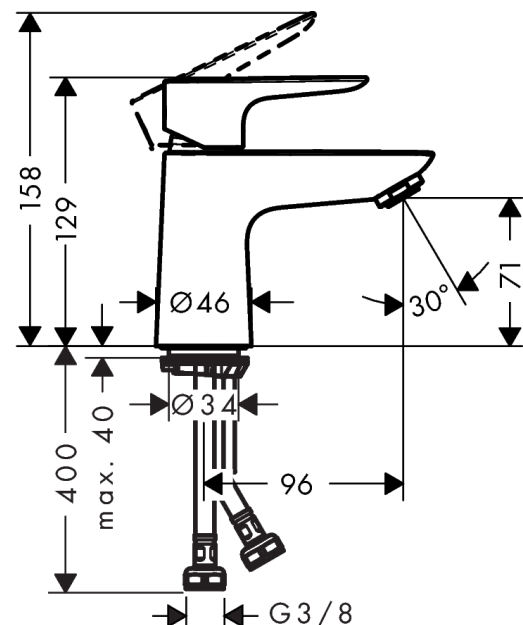

### product features

- ComfortZone 80 provides space for greater freedom of movement
- spout 96 mm long
- normal spray
- Flow rate (at 3 bar): 5 l/min
- ceramic cartridge
- QuickClean technology for easy limescale removal
- WRAS 1610035
- WRAS 1610035
- WRAS 1610035

## Scale drawing