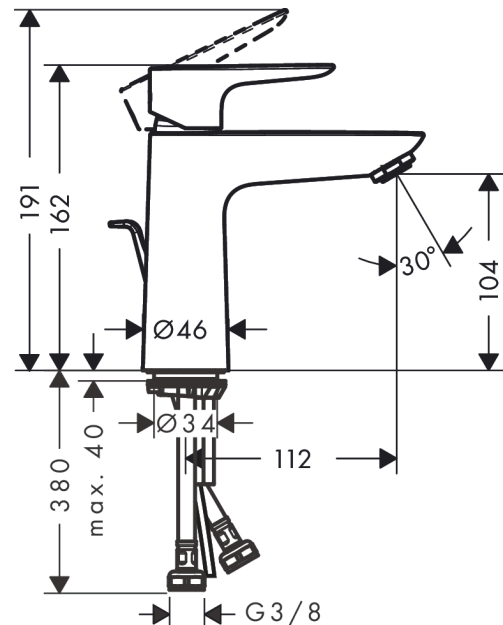

#### product features

- Consists of: single lever basin mixer, waste set
- ComfortZone 110 provides space for greater freedom of movement
- free-standing installation
- spout 112 mm long
- normal spray
- Flow rate (at 3 bar): 5 l/min
- ceramic cartridge
- pop-up waste set 1¼"
- Material waste set: metal
- QuickClean technology for easy limescale removal
- operating pressure: min 1 bar / max 10 bar
- winner of the iF product design award 2016
- WRAS 1610034
- WRAS 1610034

### Scale drawing

**Talis E**  
**Single lever basin mixer 110 with pop-up waste**  
 Surfaces: **chrome** Art. no. : **71710000**

**Flowchart**