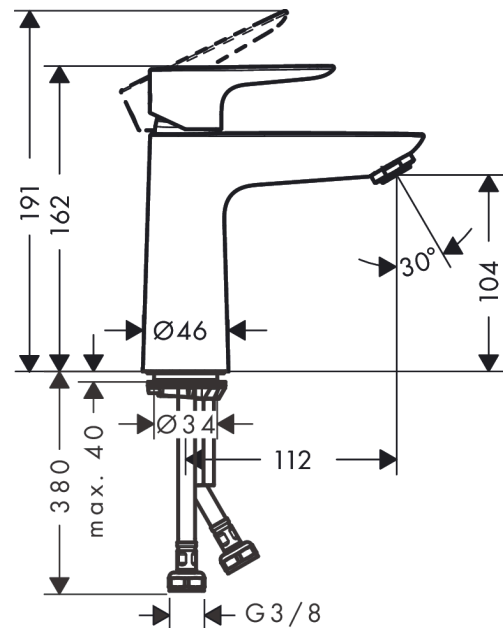

Talis E

Single lever basin mixer 110 with push-open waste

Surfaces: **chrome** Art. no. : **71711000**

Description

product features

- Consists of: single lever basin mixer, waste set
- ComfortZone 110 provides space for greater freedom of movement
- free-standing installation
- spout 112 mm long
- normal spray
- Flow rate (at 3 bar): 5 l/min
- ceramic cartridge
- push-open waste 1¼"
- Material waste set: metal
- QuickClean technology for easy limescale removal
- winner of the iF product design award 2016
- WRAS 1610034
- WRAS 1610034

Article Details

Price excl. VAT

£ 123.33

Technology

Design awards

Certificates

Product image

Scale drawing

Talis E
Single lever basin mixer 110 with push-open waste
 Surfaces: **chrome** Art. no. : **71711000**

Flowchart