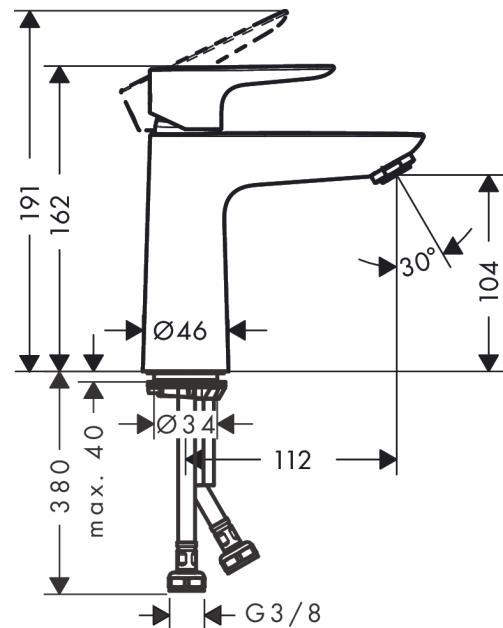

### product features

- ComfortZone 110 provides space for greater freedom of movement
- free-standing installation
- spout 112 mm long
- Flow rate (at 3 bar): 5 l/min
- ceramic cartridge
- QuickClean technology for easy limescale removal
- winner of the iF product design award 2016
- WRAS 1610034
- WRAS 1610034

## Scale drawing

**Talis E**  
**Single lever basin mixer 110 without waste**  
 Surfaces: **chrome** Art. no. : **71712000**

**Flowchart**