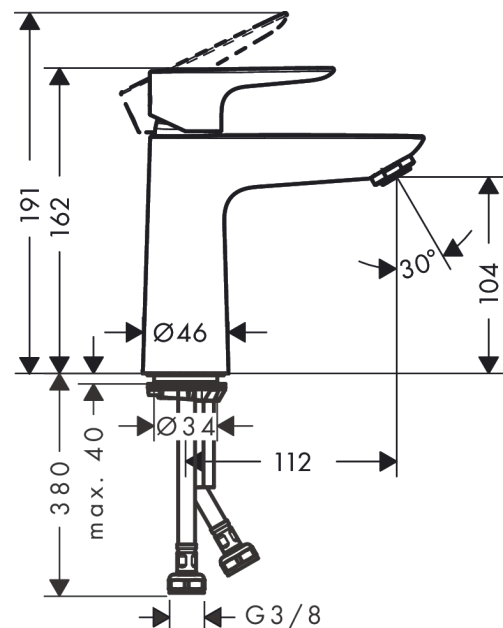

Talis E
Single lever basin mixer 110 CoolStart without waste
 Surfaces: **chrome** Art. no. : **71714000**

Description

product features

- ComfortZone 110 provides space for greater freedom of movement
- free-standing installation
- spout 112 mm long
- normal spray
- Flow rate (at 3 bar): 5 l/min
- ceramic cartridge
- QuickClean technology for easy limescale removal
- WRAS 1610034
- WRAS 1610034

Article Details

Price excl. VAT

£ 117.50

Technology

Certificates

Product image

Scale drawing

Flowchart