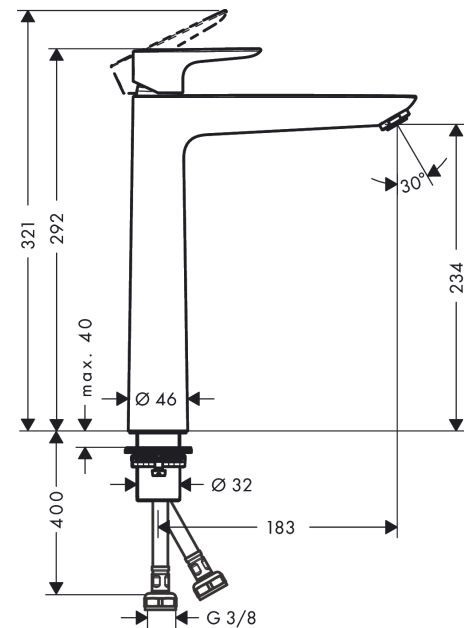

Talis E
Single lever basin mixer 240 without waste
 Surfaces: **chrome** Art. no. : **71717000**

Description

product features

- ComfortZone 240 provides space for greater freedom of movement
- free-standing installation
- spout 183 mm long
- normal spray
- Flow rate (at 3 bar): 5 l/min
- ceramic cartridge
- QuickClean technology for easy limescale removal
- winner of the iF product design award 2016
- WRAS 1610034
- WRAS 1610034

Article Details

Price excl. VAT

£ 201.67

Technology

Design awards

Certificates

Product image

Scale drawing

Talis E
Single lever basin mixer 240 without waste
 Surfaces: **chrome** Art. no. : **71717000**

Flowchart