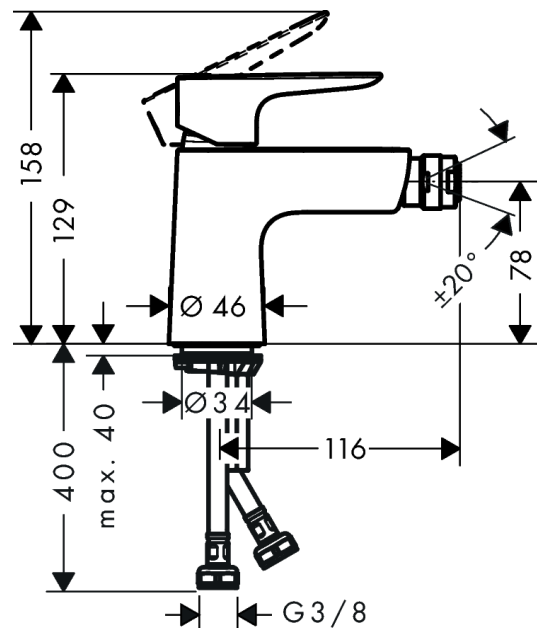

**Talis E**  
**Single lever bidet mixer with push-open waste**  
 Surfaces: **chrome** Art. no. : **71721000**

#### product features

- Consists of: single lever bidet mixer, waste set
- spout 119 mm long
- swivel joint enables directional spray
- normal spray
- Flow rate (at 3 bar): 5 l/min
- ceramic cartridge
- Maximum temperature can be adjusted on installation
- Material waste set: metal
- 3/8" hose connections

### Scale drawing