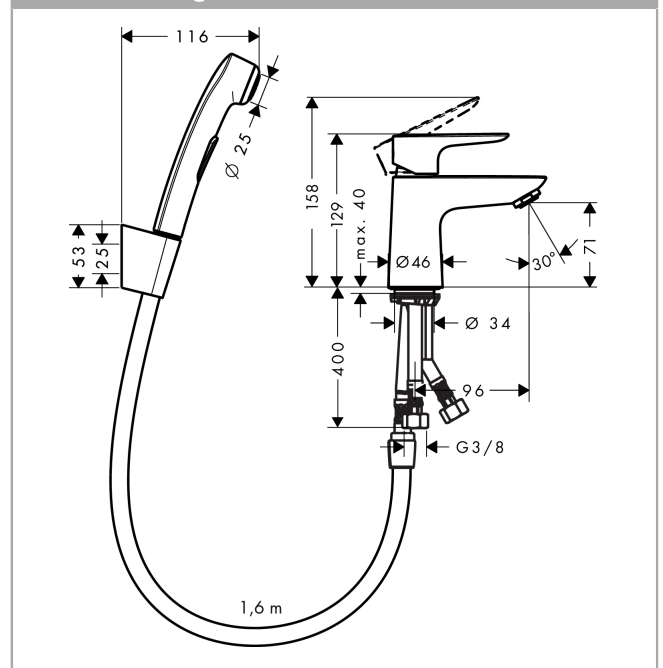

Talis E

Single lever basin mixer with bidet spray and shower hose 160 cm

Surfaces: **chrome** Art. no. : **71729000**

Description

product features

- Consists of: single lever basin mixer, bidet hand shower, shower holder, shower hose, waste set
- Flow rate (at 3 bar): 5 l/min
- ceramic cartridge
- push-open waste 1¼"
- Material waste set: metal
- QuickClean technology for easy limescale removal
- operating pressure: min 1 bar / max 10 bar

Article Details

Price excl. VAT

£ 184.17

Technology

Product image

Scale drawing

Flowchart