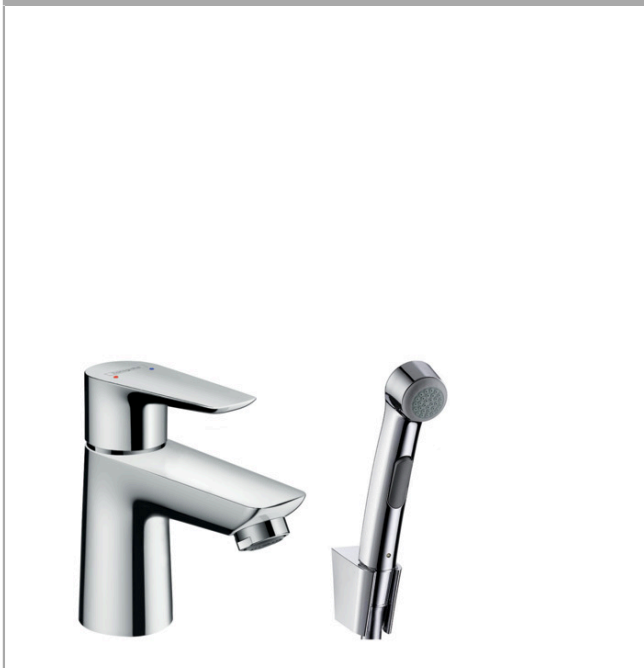

Talis E

Single lever basin mixer with bidet spray and shower hose 160 cm

Surfaces: **chrome** Art. no. : **71729000**

Description

product features

- Consists of: single lever basin mixer, bidet hand shower, shower holder, shower hose, waste set
- Flow rate (at 3 bar): 5 l/min
- ceramic cartridge
- push-open waste 1¼"
- Material waste set: metal
- QuickClean technology for easy limescale removal
- operating pressure: min 1 bar / max 10 bar

Article Details

Price excl. VAT

£ 184.17

Technology

Product image

Scale drawing

Flowchart