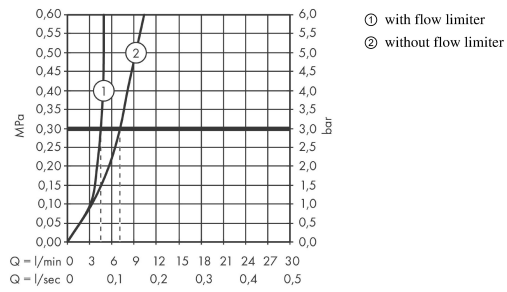

Talis E

Single lever basin mixer for concealed installation with spout 16.5 cm

Surfaces: **chrome** Art. no. : **71732000**

Description

product features

- Consists of: single lever basin mixer for concealed installation, waste set
- wall-mounted
- spout 165 mm long
- normal spray
- Flow rate (at 3 bar): 5 l/min
- ceramic cartridge
- free flow non-closing waste
- Material waste set: metal
- QuickClean technology for easy limescale removal
- connection type: basic set
- WRAS 1705005
- WRAS 1705005
- WRAS 1705005

Single lever basin mixer for concealed installation with spout 16.5 cm

Surfaces: **chrome** Art. no. : **71732000**

Flowchart

Talis E

Single lever basin mixer for concealed installation with spout 16.5 cm