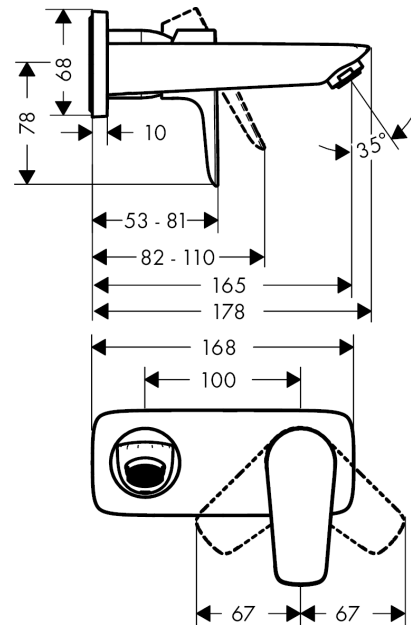

Talis E

Single lever basin mixer for concealed installation with spout 16.5 cm

Surfaces: **chrome** Art. no. : **71732000**

Description

product features

- Consists of: single lever basin mixer for concealed installation, waste set
- wall-mounted
- spout 165 mm long
- normal spray
- Flow rate (at 3 bar): 5 l/min
- ceramic cartridge
- free flow non-closing waste
- Material waste set: metal
- QuickClean technology for easy limescale removal
- connection type: basic set
- WRAS 1705005
- WRAS 1705005
- WRAS 1705005

Article Details

Price excl. VAT

£ 175.83

Technology

Certificates

Product image

Scale drawing

Talis E

Single lever basin mixer for concealed installation with spout 16.5 cm

Surfaces: **chrome** Art. no. : **71732000**

Flowchart

Talis E

Single lever basin mixer for concealed installation with spout 16.5 cm