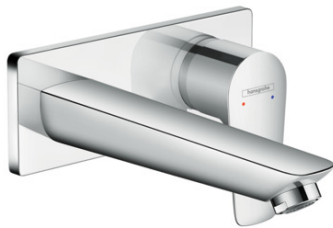

Talis E

Single lever basin mixer for concealed installation with spout 16.5 cm

Surfaces: **chrome** Art. no. : **71732000**

Description

product features

- Consists of: single lever basin mixer for concealed installation, waste set
- wall-mounted
- spout 165 mm long
- normal spray
- Flow rate (at 3 bar): 5 l/min
- ceramic cartridge
- free flow non-closing waste
- Material waste set: metal
- QuickClean technology for easy limescale removal
- connection type: basic set
- WRAS 1705005
- WRAS 1705005
- WRAS 1705005

Article Details

Price excl. VAT

£ 175.83

Technology

Certificates

Product image