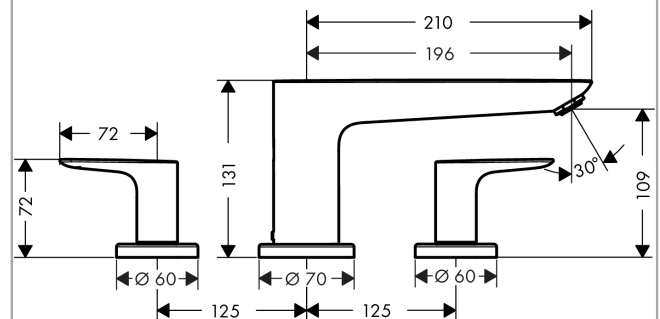

### product features

- spout 196 mm long
- designed to run 2 outlets
- ceramic cartridge
- Maximum temperature can be adjusted on installation
- Non-return valve
- with silencer
- concealed installation
- operating pressure: min. 1 bar / max. 10 bar
- WRAS 1706033
- WRAS 1706033
- WRAS 1706033

## Scale drawing