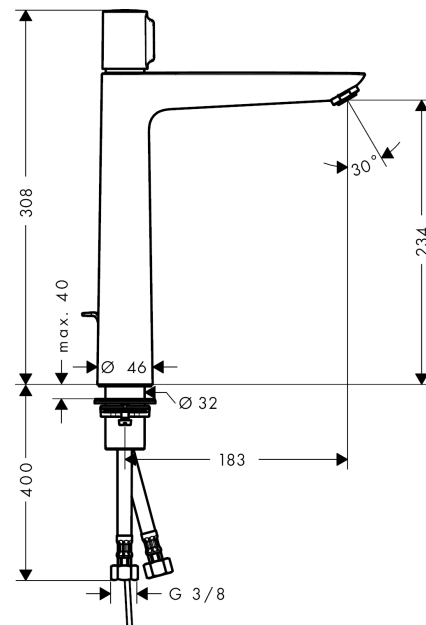

### product features

- Consists of: Basin mixer, waste set
- ComfortZone 240 provides space for greater freedom of movement
- free-standing installation
- spout 183 mm long
- normal spray
- Flow rate (at 3 bar): 5 l/min
- Select Cartridge with temperature control
- pop-up waste set 1¼"
- Material waste set: metal
- QuickClean technology for easy limescale removal
- operating pressure: min 1 bar / max 10 bar
- if running with a pump, please specify a universal (negative head) pump
- WRAS 1703010
- WRAS 1703010
- WRAS 1612014
- WRAS 1612014
- WRAS 1612014

## Scale drawing

**Talis Select E**  
**Basin mixer 240 with pop-up waste**  
 Surfaces: **chrome** Art. no. : **71752000**

**Flowchart**