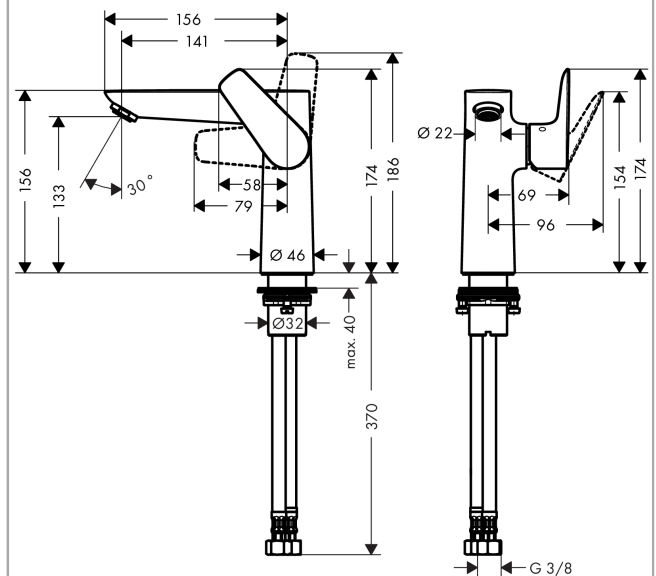

Talis E
Single lever basin mixer 150 without waste
 Surfaces: **chrome** Art. no. : **71755000**

Description

product features

- ComfortZone 150 provides space for greater freedom of movement
- free-standing installation
- spout 141 mm long
- normal spray
- Flow rate (at 3 bar): 5 l/min
- ceramic cartridge
- QuickClean technology for easy limescale removal
- WRAS 1611038
- WRAS 1611038

Article Details

Price excl. VAT

£ 197.50

Technology

Certificates

Product image

Scale drawing

Flowchart